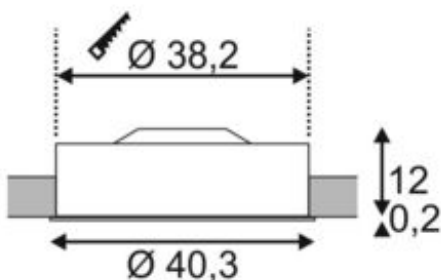

## MEDO 40 recessed fitting

LED, 3000K, round, black, Ø 40 cm, 31 W

Article number	135060
Number of light sources	4
Max. wattage	31 Watt
Lamp	SMD LED Module
Light distribution type 1	Direct
Light distribution type 3	rotationally symmetric
Product family	Medo LED
Feed-in capability	No
Lamp included	No
Installation diameter	38 cm
Installation depth	15 cm
Height	12 cm
Diameter	40 cm
Net weight	2.557 kg
Gross weight	3.626 kg
Voltage	220-240 ~50/60 . 700 Volts
Protection class	I
Beam angle	105 Degree
Material	Aluminium/steel/frosted acrylic glass
Colour	black
Way of mounting	Recessed ceiling mounting
Average lifespan	25000 Hours
Colour temperature	3000 Kelvin
Colour rendering index	80
Luminous flux	2125 lm
Energy efficiency class	A++
fastCalcEnabled	Yes
ranking	400
Catalogue page	BIG WHITE 2017: 526

The high-quality MEDO 40 recessed ceiling light convinces with its clear form and the elegant material contrast of its aluminium and glass construction. The luminaire is available in black, white, silver grey, and wine red. Its integrated Premium LED gives pleasant lighting effects, and its built-in LED driver allows direct connection to 230V mains supply.