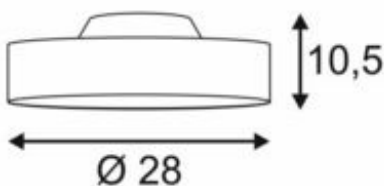

MEDO 30 ceiling light

LED, 3000K, round, silver-grey, Ø 28 cm, can be converted to a pendant, 12W

Article number	135024
Max. wattage	12 Watt
Light distribution type 1	Direct
Light distribution type 3	rotationally symmetric
Product family	Medo LED
Feed-in capability	No
Lamp included	No
Height	10.5 cm
Diameter	28 cm
Net weight	1.079 kg
Gross weight	1.391 kg
Voltage	220-240 ~50/60 . 350 Volts
Protection class	I
Beam angle	120 Degree
Material	Aluminium/steel/PMMA
Colour	Silver-grey
Way of mounting	Ceiling mounted
Average lifespan	20000 Hours
Colour temperature	3000 Kelvin
Colour rendering index	80
Luminous flux	1200 lm
Energy efficiency class	A++
fastCalcEnabled	Yes
ranking	400
Catalogue page	BIG WHITE 2017: 250

The high-quality MEDO 30 ceiling light convinces with its clear form and the elegant material contrast of its aluminium and glass construction. The luminaire is available in black, white, silver grey, and wine red. Its integrated Premium LED gives pleasant lighting effects, and its built-in LED driver allows direct connection to 230V mains supply. Using the appropriate accessories, this ceiling light can be converted into a pendant luminaire.