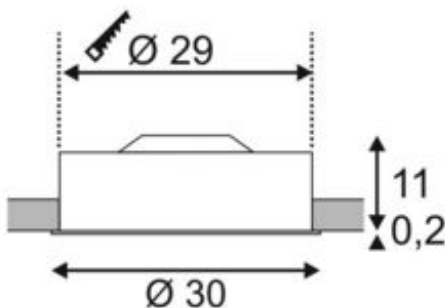

MEDO 30 recessed fitting

LED, 3000K, round, wine red, frosted acrylic glass, Ø 30 cm, 12W

Article number	135016
Max. wattage	12 Watt
Light distribution type 1	Direct
Light distribution type 3	rotationally symmetric
Product family	Medo LED
Feed-in capability	No
Lamp included	No
Installation diameter	29 cm
Installation depth	15 cm
Height	11 cm
Diameter	30 cm
Net weight	1.6 kg
Gross weight	1.92 kg
Voltage	220-240 ~50/60 . 350 Volts
Protection class	I
Beam angle	120 Degree
Material	Aluminium/steel/frosted acrylic glass
Colour	wine red
Way of mounting	Ceiling installation
Average lifespan	20000 Hours
Colour temperature	3000 Kelvin
Colour rendering index	80
Luminous flux	1200 lm
Energy efficiency class	A++
fastCalcEnabled	Yes
ranking	400
Catalogue page	BIG WHITE 2017: 526

The high-quality MEDO 30 recessed ceiling light convinces with its clear form and the elegant material contrast of its aluminium and glass construction. The luminaire is available in black, white, silver grey, and wine red. Its integrated Premium LED gives pleasant lighting effects, and its built-in LED driver allows direct connection to 230V mains supply.