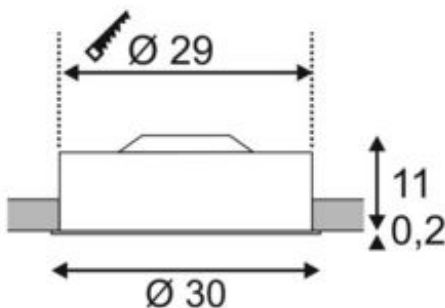

MEDO 30 recessed fitting

LED, 3000K, round, silver-grey, frosted acrylic glass, Ø 30 cm, 12W

Article number	135014
Max. wattage	12 Watt
Light distribution type 1	Direct
Light distribution type 3	rotationally symmetric
Product family	Medo LED
Feed-in capability	No
Lamp included	No
Installation diameter	29 cm
Installation depth	15 cm
Height	11 cm
Diameter	30 cm
Net weight	1.649 kg
Gross weight	1.982 kg
Voltage	220-240 ~50/60 . 350 Volts
Protection class	I
Beam angle	120 Degree
Material	Aluminium/steel/frosted acrylic glass
Colour	Silver-grey
Way of mounting	Ceiling installation
Average lifespan	20000 Hours
Colour temperature	3000 Kelvin
Colour rendering index	80
Luminous flux	1200 lm
Energy efficiency class	A++
fastCalcEnabled	Yes
ranking	400
Catalogue page	BIG WHITE 2017: 526

The high-quality MEDO 30 recessed ceiling light convinces with its clear form and the elegant material contrast of its aluminium and glass construction. The luminaire is available in black, white, silver grey, and wine red. Its integrated Premium LED gives pleasant lighting effects, and its built-in LED driver allows direct connection to 230V mains supply.