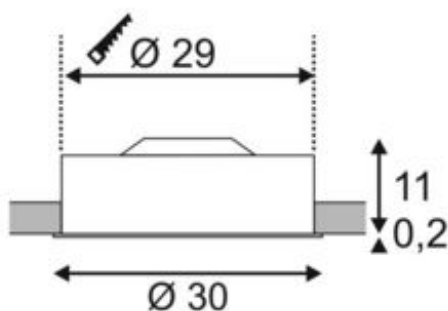

MEDO 30 recessed fitting

LED, 3000K, round, white, frosted acrylic glass, Ø 30 cm, 12W

Article number	135011
Max. wattage	12 Watt
Light distribution type 1	Direct
Light distribution type 3	rotationally symmetric
Product family	Medo LED
Feed-in capability	No
Lamp included	No
Installation diameter	29 cm
Installation depth	15 cm
Height	11 cm
Diameter	30 cm
Net weight	1.6 kg
Gross weight	1.92 kg
Voltage	220-240 ~50/60 . 350 Volts
Protection class	I
Beam angle	120 Degree
Material	Aluminium/steel/frosted acrylic glass
Colour	white
Way of mounting	Ceiling installation
Average lifespan	20000 Hours
Colour temperature	3000 Kelvin
Colour rendering index	80
Luminous flux	1200 lm
Energy efficiency class	A++
fastCalcEnabled	Yes
ranking	400
Catalogue page	BIG WHITE 2017: 526

The high-quality MEDO 30 recessed ceiling light convinces with its clear form and the elegant material contrast of its aluminium and glass construction. The luminaire is available in black, white, silver grey, and wine red. Its integrated Premium LED gives pleasant lighting effects, and its built-in LED driver allows direct connection to 230V mains supply.