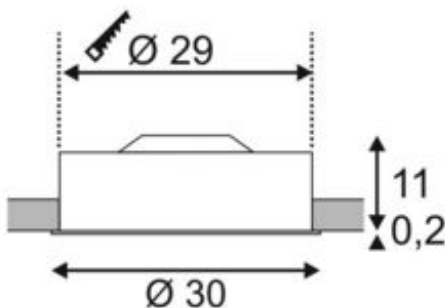

## MEDO 30 recessed fitting

LED, 3000K, round, black, frosted acrylic glass, Ø 30 cm, 12W

Article number	135010
Max. wattage	12 Watt
Light distribution type 1	Direct
Light distribution type 3	rotationally symmetric
Product family	Medo LED
Feed-in capability	No
Lamp included	No
Installation diameter	29 cm
Installation depth	15 cm
Height	11 cm
Diameter	30 cm
Net weight	1.6 kg
Gross weight	1.92 kg
Voltage	220-240 ~50/60 . 350 Volts
Protection class	I
Beam angle	120 Degree
Material	Aluminium/steel/frosted acrylic glass
Colour	black
Way of mounting	Ceiling installation
Average lifespan	20000 Hours
Colour temperature	3000 Kelvin
Colour rendering index	80
Luminous flux	1200 lm
Energy efficiency class	A++
fastCalcEnabled	Yes
ranking	400
Catalogue page	BIG WHITE 2017: 526

The high-quality MEDO 30 recessed ceiling light convinces with its clear form and the elegant material contrast of its aluminium and glass construction. The luminaire is available in black, white, silver grey, and wine red. Its integrated Premium LED gives pleasant lighting effects, and its built-in LED driver allows direct connection to 230V mains supply.