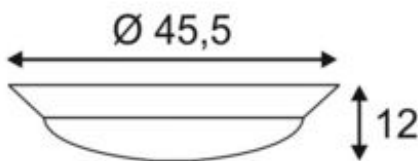

MOLDI 46 ceiling light

LED, 3000K, round, brushed aluminium, Ø 45.5 cm, 34W

Article number	134333
Number of light sources	1
Max. wattage	34 Watt
Lamp	SMD LED Module
Light distribution type 1	Direct
Light distribution type 3	rotationally symmetric
Feed-in capability	No
Lamp included	No
Height	12 cm
Diameter	45.5 cm
Net weight	1.32 kg
Gross weight	2.616 kg
Voltage	100-240 ~50/60 . 700 Volts
Protection class	I
Material	Aluminium/plastic PC
Colour	brushed aluminium
Way of mounting	Surface ceiling mounting
Average lifespan	25000 Hours
Colour temperature	3000 Kelvin
Colour rendering index	80
Luminous flux	2010 lm
Energy efficiency class	A++
fastCalcEnabled	Yes
ranking	300
Catalogue page	BIG WHITE 2017: 244