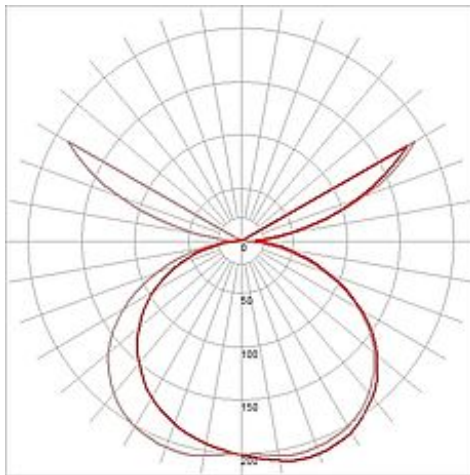

## AIR INDI 33 wall and ceiling luminaire

round, white, 18W LED, 3000K

Article number	133931
Catalogue	BIG WHITE 2015, Page 249
Type of lamp	LED lamp
Lamp	planar LED 18W
Number of light sources	1
Lamp included	Yes
Height	12.5 cm
Diameter	33 cm
Net weight	2.132 kg
Gross weight	4.15 kg
Voltage	230 Volt
Max. wattage	22 Watt
Protection class	I
Material	steel
Colour	white
Way of mounting	surface wall mounting / surface ceiling mounting
Remark 1	LED driver incorporated
Remark 2	Canopy (Ø / H): 25 / 4 cm
Remark 3	Energy labels in your language are available in the Service Area sub point Download
Average lifespan	30000 Hours
Colour temperature	3000 Kelvin
Colour rendering index	>80
Luminous flux	1300 lm
Suitable for lamps from EEC	A
Suitable for lamps up to EEC	A++
Light distribution type 1	direct-indirect
Light distribution type 3	axisymmetric