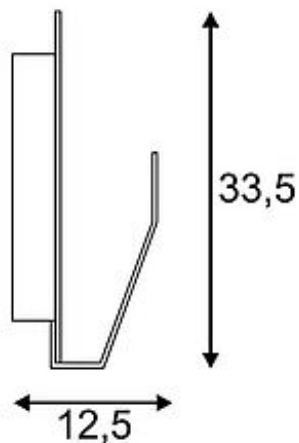

## AIR INDI 33 wall and ceiling luminaire

round, white, 18W LED, 3000K

Article number	133931
Catalogue	BIG WHITE 2015, Page 249
Type of lamp	LED lamp
Lamp	planar LED 18W
Number of light sources	1
Lamp included	Yes
Height	12.5 cm
Diameter	33 cm
Net weight	2.132 kg
Gross weight	4.15 kg
Voltage	230 Volt
Max. wattage	22 Watt
Protection class	I
Material	steel
Colour	white
Way of mounting	surface wall mounting / surface ceiling mounting
Remark 1	LED driver incorporated
Remark 2	Canopy (Ø / H): 25 / 4 cm
Remark 3	Energy labels in your language are available in the Service Area sub point Download
Average lifespan	30000 Hours
Colour temperature	3000 Kelvin
Colour rendering index	>80
Luminous flux	1300 lm
Suitable for lamps from EEC	A
Suitable for lamps up to EEC	A++
Light distribution type 1	direct-indirect
Light distribution type 3	axisymmetric

The AIR INDI wall and ceiling lamp impresses with a combination of straight and round shapes with indirect lighting properties. The incorporated COB LED is located within the bracket providing the desired light intensity with either 9W or 18W. Due to the nature of the base plate surface, a perfect and glare-free reflection of light is achieved. Thanks to the incorporated LED driver, the AIR INDI wall and ceiling lamp is ready for direct connection to 230V mains supply. This luminaire contains built-in LED lamps. EEK: A - A++. The lamps cannot be changed in the luminaire.