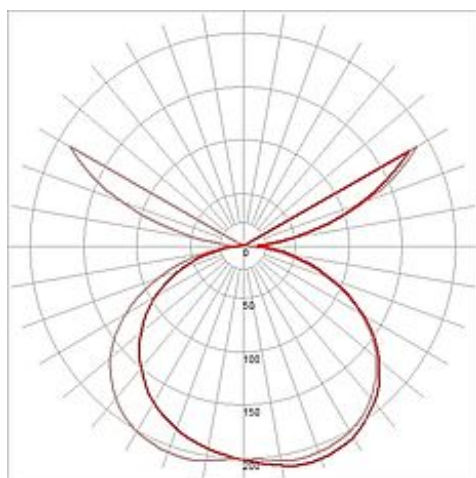

## AIR INDI 33 wall and ceiling luminaire

round, white, 9W LED, 3000K

Article number	133921
Catalogue	BIG WHITE 2015, Page 133
Type of lamp	LED lamp
Lamp	planar LED 9W
Number of light sources	1
Lamp included	Yes
Height	12.5 cm
Diameter	22 cm
Net weight	1.011 kg
Gross weight	3.501 kg
Voltage	230 Volt
Max. wattage	11.3 Watt
Protection class	I
Material	steel
Colour	white
Way of mounting	surface wall mounting / surface ceiling mounting
Remark 1	LED driver incorporated
Remark 2	Canopy (Ø / H <sub>9</sub> : 16,5 / 3,2 cm
Remark 3	Energy labels in your language are available in the Service Area sub point Download
Average lifespan	30000 Hours
Colour temperature	3000 Kelvin
Colour rendering index	>80
Luminous flux	650 lm
Suitable for lamps from EEC	A
Suitable for lamps up to EEC	A++
Light distribution type 1	direct-indirect
Light distribution type 3	axisymmetric