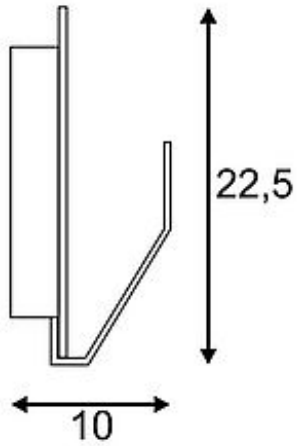

## AIR INDI 33 wall and ceiling luminaire

round, white, 9W LED, 3000K

Article number	133921
Catalogue	BIG WHITE 2015, Page 133
Type of lamp	LED lamp
Lamp	planar LED 9W
Number of light sources	1
Lamp included	Yes
Height	12.5 cm
Diameter	22 cm
Net weight	1.011 kg
Gross weight	3.501 kg
Voltage	230 Volt
Max. wattage	11.3 Watt
Protection class	I
Material	steel
Colour	white
Way of mounting	surface wall mounting / surface ceiling mounting
Remark 1	LED driver incorporated
Remark 2	Canopy (Ø / H <sub>9</sub> : 16,5 / 3,2 cm
Remark 3	Energy labels in your language are available in the Service Area sub point Download
Average lifespan	30000 Hours
Colour temperature	3000 Kelvin
Colour rendering index	>80
Luminous flux	650 lm
Suitable for lamps from EEC	A
Suitable for lamps up to EEC	A++
Light distribution type 1	direct-indirect
Light distribution type 3	axisymmetric

The AIR INDI wall and ceiling lamp impresses with a combination of straight and round shapes with indirect lighting properties. The incorporated COB LED is located within the bracket providing the desired light intensity with either 9W or 18W. Due to the nature of the base plate surface, a perfect and glare-free reflection of light is achieved. Thanks to the incorporated LED driver, the AIR INDI wall and ceiling lamp is ready for direct connection to 230V mains supply. This luminaire contains built-in LED lamps. EEK: A - A++. The lamps cannot be changed in the luminaire.