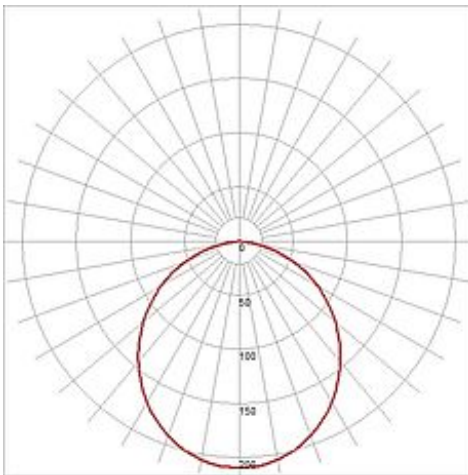

MEDO 60 SQUARE ceiling luminaire

square, silvergrey, 4x T5 24W

Article number	133824
Catalogue	BIG WHITE 2015, Page 103
Type of lamp	Conventional lamp
Lamp	T5 fluorescent bulb 24W
Lampholder / Socket	G5
Number of light sources	4
Lamp included	No
Length	60 cm
Width	60 cm
Height	11.5 cm
Net weight	5.572 kg
Gross weight	0.53 kg
Voltage	230 Volt
Max. wattage	96 Watt
Protection class	I
Material	aluminium / acrylic
Colour	silvergrey
Way of mounting	surface ceiling mounting
Remark 1	Electronic ballast incorporated
Remark 2	Can be used as pendant lamp with optional suspension set 133831 / -4
Remark 3	Energy labels in your language are available in the Service Area sub point Download
Energy class ballast	A2
Suitable for lamps from EEC	A
Suitable for lamps up to EEC	A
Light distribution type 1	direct
Light distribution type 3	rotationally symmetric

MEDO 60 SQUARE is the professional ceiling lamp that can easily be reworked to get used as a pendant luminaire using the optional suspension kits. With two lampholders for TC-L and T5 fluorescent tubes the perfect illumination intensity is achieved. Thanks to the already incorporated ballasts, MEDO 60 SQUARE, available in either white or silvergrey colour finish, is ready for direct connection to 230V mains supply. We alternatively offer a round version. This luminaire is compatible with bulbs of the energy classes: A - A