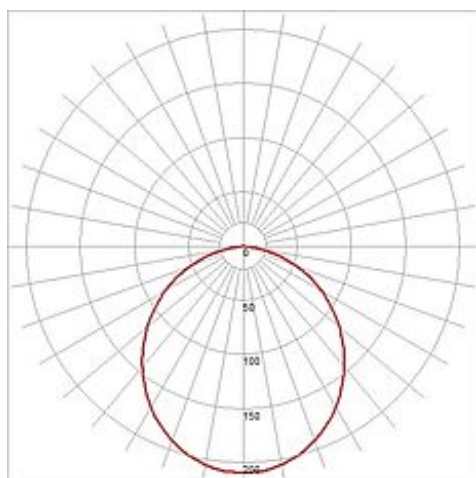

MEDO 60 SQUARE ceiling luminaire

square, white, 4x T5 24W

Article number	133821
Catalogue	BIG WHITE 2015, Page 103
Type of lamp	Conventional lamp
Lamp	T5 fluorescent bulb 24W
Lampholder / Socket	G5
Number of light sources	4
Lamp included	No
Length	60 cm
Width	60 cm
Height	11.5 cm
Net weight	5.398 kg
Gross weight	0.521 kg
Voltage	230 Volt
Max. wattage	96 Watt
Protection class	I
Material	aluminium / acrylic
Colour	white
Way of mounting	surface ceiling mounting
Remark 1	Electronic ballast incorporated
Remark 2	Can be used as pendant lamp with optional suspension set 133831 / -4
Remark 3	Energy labels in your language are available in the Service Area sub point Download
Energy class ballast	A2
Suitable for lamps from EEC	A
Suitable for lamps up to EEC	A
Light distribution type 1	direct
Light distribution type 3	rotationally symmetric

MEDO 60 SQUARE is the professional ceiling lamp that can easily be reworked to get used as a pendant luminaire using the optional suspension kits. With two lampholders for TC-L and T5 fluorescent tubes the perfect illumination intensity is achieved. Thanks to the already incorporated ballasts, MEDO 60 SQUARE, available in either white or silvergrey colour finish, is ready for direct connection to 230V mains supply. We alternatively offer a round version. This luminaire is compatible with bulbs of the energy classes: A - A