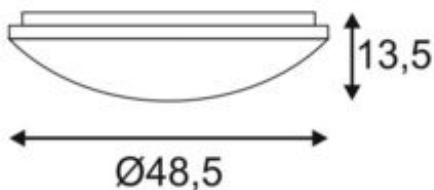

## LIPSY 50 wall and ceiling light

LED, 3000K, round, white

|                           |   |
|---------------------------|---|
| Article number            | 133753                                  |
| Number of light sources   | 1                                       |
| Max. wattage              | 30.4 Watt                               |
| Lamp                      | SMD LED Module                          |
| Light distribution type 1 | Direct                                  |
| Light distribution type 3 | rotationally symmetric                  |
| Product family            | Lipsy                                   |
| Feed-in capability        | No                                      |
| Lamp included             | No                                      |
| Height                    | 13.5 cm                                 |
| Diameter                  | 48.5 cm                                 |
| Net weight                | 1.452 kg                                |
| Gross weight              | 2.007 kg                                |
| Voltage                   | 220-240 ~50/60 . 700 Volts              |
| Protection class          | I                                       |
| Beam angle                | 120 Degree                              |
| Material                  | Steel/PMMA                              |
| Colour                    | white                                   |
| Way of mounting           | Surface wall / Surface ceiling mounting |
| Average lifespan          | 20000 Hours                             |
| Colour temperature        | 3000 Kelvin                             |
| Colour rendering index    | 80                                      |
| Luminous flux             | 2500 lm                                 |
| Energy efficiency class   | A++                                     |
| fastCalcEnabled           | Yes                                     |
| ranking                   | 300                                     |
| Catalogue page            | BIG WHITE 2017: 299                     |