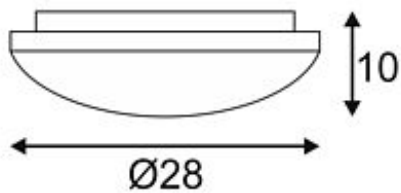

D-TECT LED ceiling lamp

round , 36 LED, 3000K incl. microwave sensor

Article number	133710
Catalogue	BIG WHITE 2015, Page 129
Type of lamp	LED lamp
Lamp	SMD LED
Number of light sources	36
Lamp included	Yes
Height	10 cm
Diameter	28 cm
Net weight	1.562 kg
Gross weight	0.77 kg
Voltage	230 Volt
Max. wattage	18 Watt
Protection class	I
Material	steel / glass
Colour	white
Way of mounting	surface wall mounting / surface ceiling mounting
Remark 1	Incorporated motion detector on microwave technology
Remark 2	LED driver incorporated
Remark 3	Energy labels in your language are available in the Service Area sub point Download
Colour temperature	3000 Kelvin
Colour rendering index	>80
Luminous flux	750 lm
Suitable for lamps from EEC	A
Suitable for lamps up to EEC	A++
Light distribution type 1	direct
Light distribution type 3	rotationally symmetric

Made from aluminum and glass, the wall and ceiling luminaire is equipped with a non-visible motion detector with microwave technology. The duration and intensity of the detection range is to be set by the user during installation. Furthermore, the fitting is equipped with several high-performance SMD LED to be connected to the incorporated driver. Thus, the fitting is ready for direct connection to 230V mains supply. This luminaire contains built-in LED lamps. EEK: A - A++. The lamps cannot be changed in the luminaire.