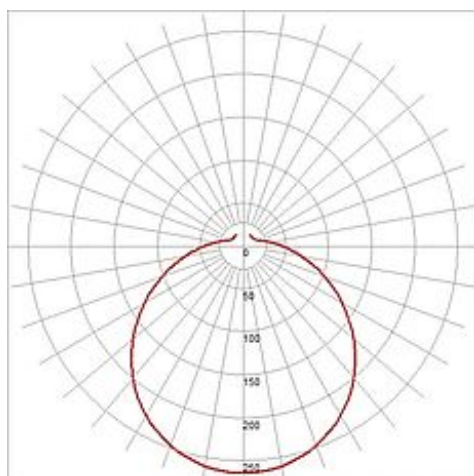

D-TECT LED ceiling lamp

round , 36 LED, 3000K incl. microwave sensor

Article number	133710
Catalogue	BIG WHITE 2015, Page 129
Type of lamp	LED lamp
Lamp	SMD LED
Number of light sources	36
Lamp included	Yes
Height	10 cm
Diameter	28 cm
Net weight	1.562 kg
Gross weight	0.77 kg
Voltage	230 Volt
Max. wattage	18 Watt
Protection class	I
Material	steel / glass
Colour	white
Way of mounting	surface wall mounting / surface ceiling mounting
Remark 1	Incorporated motion detector on microwave technology
Remark 2	LED driver incorporated
Remark 3	Energy labels in your language are available in the Service Area sub point Download
Colour temperature	3000 Kelvin
Colour rendering index	>80
Luminous flux	750 lm
Suitable for lamps from EEC	A
Suitable for lamps up to EEC	A++
Light distribution type 1	direct
Light distribution type 3	rotationally symmetric