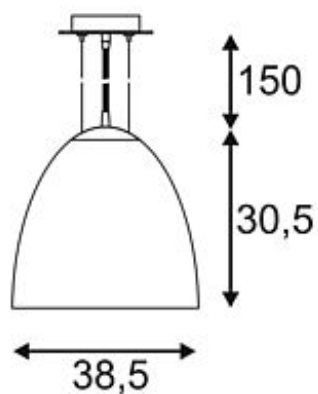

ORION CONE pendant luminaire

white, E27, max. 60W, Glas

Article number	133651
Catalogue	BIG WHITE 2015, Page 72
Type of lamp	Conventional lamp
Lamp	E27 230V max. 60W
Lampholder / Socket	E27
Number of light sources	1
Lamp included	No
Height	30.5 cm
Diameter	38.5 cm
Pendant length	150 cm
Net weight	2.95 kg
Gross weight	0.95 kg
Voltage	230 Volt
Max. wattage	60 Watt
Protection class	I
Material	steel / glass
Colour	chrome / white
Way of mounting	ceiling mounting pendulum
Remark 1	Canopy (Ø / H): 14 / 2,6 cm
Remark 2	Maximum length energy saver: 18 cm
Remark 3	Energy labels in your language are available in the Service Area sub point Download
Suitable for lamps from EEC	E
Suitable for lamps up to EEC	A+
Light distribution type 1	direct-indirect
Light distribution type 3	rotationally symmetric

The high-voltage pendant luminaire ORION CONE impresses by the special appearance of its glass screen. While switching it on, the colour of the slightly translucent shade changes from white to a warm tone. By means of the incorporated E27 lampholder it is ready for direct connection to 230V mains using suitable light sources up to 60W. The included pendant suspension of 150 cm can be shortened easily. This luminaire is compatible with bulbs of the energy classes: E - A+