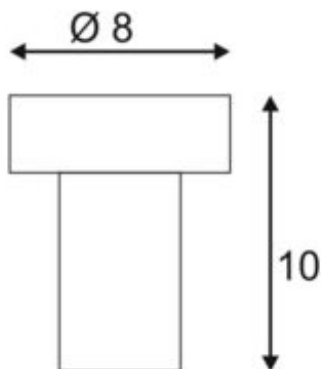

FITU

ceiling light, A60, black, with R2 canopy

Article number	132640
Product family	Fitu
Feed-in capability	No
LBS code	A60
Lamp	A60
Lampholder / Socket	E27
Number of light sources	1
Lamp included	No
Height	10 cm
Diameter	8 cm
Net weight	0.368 kg
Gross weight	0.442 kg
Voltage	220-240 ~50/60 Volts
Max. wattage	60 Watt
Protection class	I
Material	Aluminium
Colour	black
Way of mounting	Surface ceiling mounting
Energy efficiency class	A++
fastCalcEnabled	No
ranking	300
Catalogue page	MORE WHITE 2017: 61