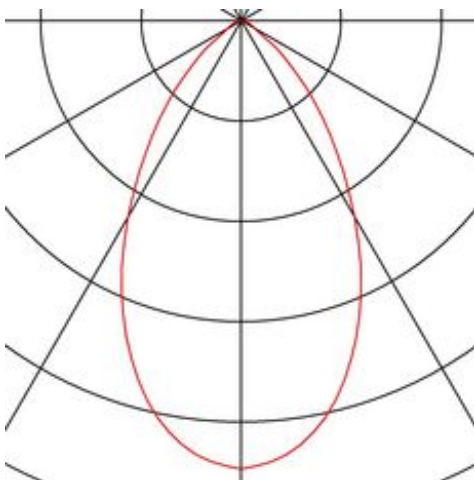

SUPROS 78

recessed fitting, LED, 3000K, round, tiltable, white, 60° lens, 9W

Article number	116321
Max. wattage	9 Watt
Light distribution type 1	Direct
Product family	Supros Mini 750
Feed-in capability	No
Lamp included	Yes
Installation diameter	13.2 cm
Installation depth	13.1 cm
Height	10.5 cm
Diameter	14 cm
Net weight	0.708 kg
Gross weight	0.83 kg
Voltage	220-240 ~50/60 . 250 Volts
Protection class	I
Beam angle	60 Degree
Material	Aluminium
Colour	white
Way of mounting	Ceiling installation
Average lifespan	25000 Hours
Colour temperature	3000 Kelvin
Colour rendering index	80
Luminous flux	700 lm
Energy efficiency class	A++
fastCalcEnabled	Yes
ranking	500
Catalogue page	BIG WHITE 2017: 517