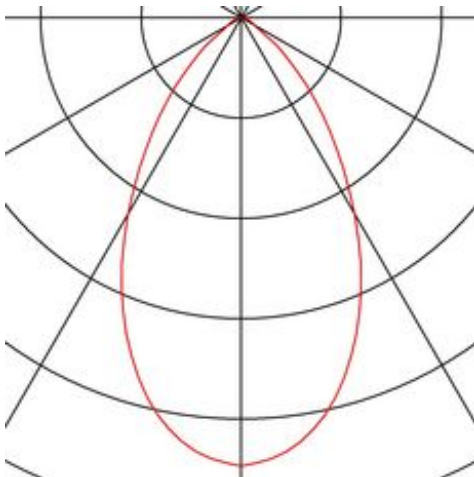

SUPROS 78

recessed fitting, LED, 3000K, round, tiltable, black, 60° lens, 9W

Article number	116320
Max. wattage	9 Watt
Light distribution type 1	Direct
Product family	Supros Mini 750
Feed-in capability	No
Lamp included	Yes
Installation diameter	13.2 cm
Installation depth	13.1 cm
Height	10.5 cm
Diameter	14 cm
Net weight	0.701 kg
Gross weight	0.823 kg
Voltage	220-240 ~50/60 . 250 Volts
Protection class	I
Beam angle	60 Degree
Material	Aluminium
Colour	black
Way of mounting	Ceiling installation
Average lifespan	25000 Hours
Colour temperature	3000 Kelvin
Colour rendering index	80
Luminous flux	700 lm
Energy efficiency class	A++
fastCalcEnabled	Yes
ranking	300
Catalogue page	BIG WHITE 2017: 517