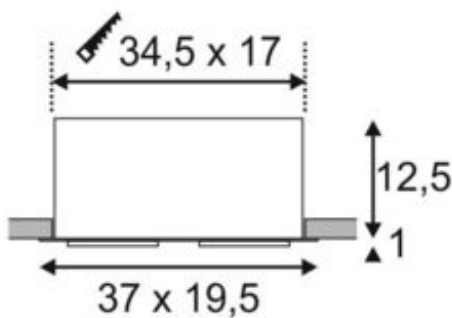

## KADUX 2 SET recessed fitting

double-headed LED, 3000K xl, rectangular, matt white, 30°, 54W, incl. driver, clip springs

Article number	115741
Number of light sources	2
Max. wattage	54 Watt
Lamp	COB LED module
Light distribution type 1	Direct
Light distribution type 3	rotationally symmetric
Feed-in capability	No
Lamp included	No
Installation length	34.5 cm
Installation width	17 cm
Installation depth	12.5 cm
Length	37 cm
Width	19.5 cm
Height	12.5 cm
Net weight	2.72 kg
Gross weight	3.271 kg
Voltage	100-240 ~50/60 . 1400 Volts
Protection class	I
Beam angle	30 Degree
Material	Aluminium/steel
Colour	matt white
Way of mounting	Recessed ceiling mounting
Average lifespan	30000 Hours
Colour temperature	3000 Kelvin
Colour rendering index	80
Luminous flux	5300 lm
Energy efficiency class	A++
fastCalcEnabled	Yes
ranking	400
Catalogue page	BIG WHITE 2017: 457

The KADUX recessed fitting series has a robust housing with appealing, high-quality looks. This XL Type LED Set is multi-directional, allowing individual focus of the light beam. Its high output, warm white Premium COB LED produces exceptionally powerful illumination. The KADUX 2 SET recessed fitting comes ready for direct connection to 230V mains.