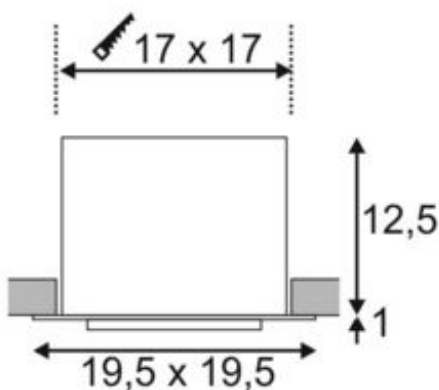

KADUX 1 SET recessed fitting

single-headed LED, 3000K xl, square, brushed aluminium, 30°, 29W, incl. driver, clip springs

Article number	115736
Number of light sources	1
Max. wattage	29 Watt
Lamp	COB LED module
Light distribution type 1	Direct
Light distribution type 3	rotationally symmetric
Feed-in capability	No
Lamp included	No
Installation length	17 cm
Installation width	17 cm
Installation depth	12.5 cm
Length	19.5 cm
Width	19.5 cm
Height	12.5 cm
Net weight	1.607 kg
Gross weight	2.045 kg
Voltage	100-240 ~50/60 . 700 Volts
Protection class	I
Beam angle	30 Degree
Material	Aluminium/steel
Colour	brushed aluminium
Way of mounting	Recessed ceiling mounting
Average lifespan	30000 Hours
Colour temperature	3000 Kelvin
Colour rendering index	80
Luminous flux	2500 lm
Energy efficiency class	A++
fastCalcEnabled	Yes
ranking	400
Catalogue page	BIG WHITE 2017: 457

The KADUX recessed fitting series has a robust housing with appealing, high-quality looks. This XL Type LED Set is multi-directional, allowing individual focus of the light beam. Its high output, warm white Premium COB LED produces exceptionally powerful illumination. The KADUX 1 SET recessed fitting comes ready for direct connection to 230V mains.