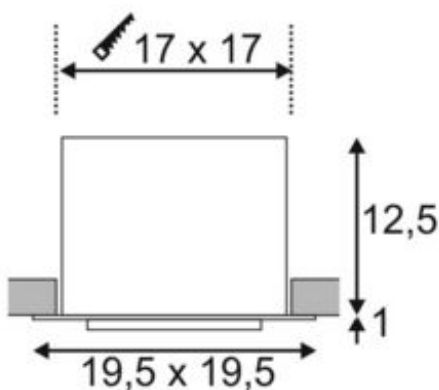

KADUX 1 SET recessed fitting

single-headed LED, 3000K ex, square, matt white, 30°, 29W, incl. driver, clip springs

Article number	115731
Number of light sources	1
Max. wattage	29 Watt
Lamp	COB LED module
Light distribution type 1	Direct
Light distribution type 3	rotationally symmetric
Feed-in capability	No
Lamp included	No
Installation length	17 cm
Installation width	17 cm
Installation depth	12.5 cm
Length	19.5 cm
Width	19.5 cm
Height	12.5 cm
Net weight	1.624 kg
Gross weight	2.061 kg
Voltage	100-240 ~50/60 . 700 Volts
Protection class	I
Beam angle	30 Degree
Material	Aluminium/steel
Colour	matt white
Way of mounting	Recessed ceiling mounting
Average lifespan	30000 Hours
Colour temperature	3000 Kelvin
Colour rendering index	80
Luminous flux	2500 lm
Energy efficiency class	A++
fastCalcEnabled	Yes
ranking	400
Catalogue page	BIG WHITE 2017: 457

The KADUX recessed fitting series has a robust housing with appealing, high-quality looks. This XL Type LED Set is multi-directional, allowing individual focus of the light beam. Its high output, warm white Premium COB LED produces exceptionally powerful illumination. The KADUX 1 SET recessed fitting comes ready for direct connection to 230V mains.