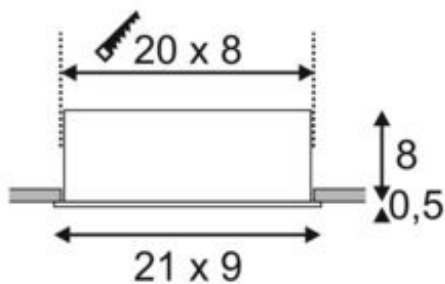

KADUX 3 SET recessed fitting

triple-headed LED, 3000K, rectangular, brushed aluminium, 38°, 3x9W, incl. driver

Article number	115726
Number of light sources	3
Max. wattage	22 Watt
Lamp	COB LED module
Light distribution type 1	Direct
Light distribution type 3	rotationally symmetric
Feed-in capability	No
Lamp included	No
Installation length	20 cm
Installation width	8 cm
Installation depth	8 cm
Length	21 cm
Width	9 cm
Height	8.5 cm
Net weight	0.745 kg
Gross weight	0.829 kg
Voltage	200-240 ~50/60 . 350 Volts
Protection class	II
Beam angle	38 Degree
Material	Aluminium/steel
Colour	brushed aluminium
Way of mounting	Recessed ceiling mounting
Average lifespan	40000 Hours
Colour temperature	3000 Kelvin
Colour rendering index	80
Luminous flux	1830 lm
Energy efficiency class	A++
fastCalcEnabled	Yes
ranking	400
Catalogue page	BIG WHITE 2017: 455

The KADUX recessed fitting series has a robust housing with appealing, high-quality looks. This LED set is multi-directional, allowing individual focus of the light beam. The KADUX 3 SET comes ready for direct connection to 230V mains and is available in matt black, matt white or brushed aluminium, as well as in single, double, or triple-headed variations.