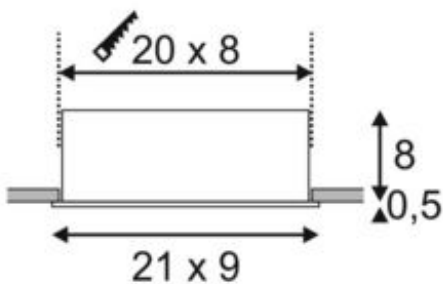

KADUX 3 SET recessed fitting

triple-headed LED, 3000K, rectangular, matt white, 38°, 3x9W, incl. driver

Article number	115721
Number of light sources	3
Max. wattage	22 Watt
Lamp	COB LED module
Light distribution type 1	Direct
Light distribution type 3	rotationally symmetric
Feed-in capability	No
Lamp included	No
Installation length	20 cm
Installation width	8 cm
Installation depth	8 cm
Length	21 cm
Width	9 cm
Height	8.5 cm
Net weight	0.758 kg
Gross weight	0.838 kg
Voltage	200-240 ~50/60 . 350 Volts
Protection class	II
Beam angle	38 Degree
Material	Aluminium/steel
Colour	matt white
Way of mounting	Recessed ceiling mounting
Average lifespan	40000 Hours
Colour temperature	3000 Kelvin
Colour rendering index	80
Luminous flux	1830 lm
Energy efficiency class	A++
fastCalcEnabled	Yes
ranking	400
Catalogue page	BIG WHITE 2017: 455

The KADUX recessed fitting series has a robust housing with appealing, high-quality looks. This LED set is multi-directional, allowing individual focus of the light beam. The KADUX 3 SET comes ready for direct connection to 230V mains and is available in matt black, matt white or brushed aluminium, as well as in single, double, or triple-headed variations.