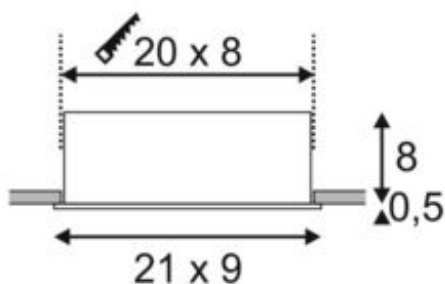

KADUX 3 SET recessed fitting

triple-headed LED, 3000K, rectangular, matt black, 38°, 22W, incl. driver

Article number	115720
Number of light sources	3
Max. wattage	22 Watt
Lamp	COB LED module
Light distribution type 1	Direct
Light distribution type 3	rotationally symmetric
Feed-in capability	No
Lamp included	No
Installation length	20 cm
Installation width	8 cm
Installation depth	8 cm
Length	21 cm
Width	9 cm
Height	8.5 cm
Net weight	0.755 kg
Gross weight	0.837 kg
Voltage	200-240 ~50/60 . 350 Volts
Protection class	II
Beam angle	38 Degree
Material	Aluminium/steel
Colour	matt black
Way of mounting	Recessed ceiling mounting
Average lifespan	40000 Hours
Colour temperature	3000 Kelvin
Colour rendering index	80
Luminous flux	1750 lm
Energy efficiency class	A++
fastCalcEnabled	Yes
ranking	400
Catalogue page	BIG WHITE 2017: 455

The KADUX recessed fitting series has a robust housing with appealing, high-quality looks. This LED set is multi-directional, allowing individual focus of the light beam. The KADUX 3 SET comes ready for direct connection to 230V mains and is available in matt black, matt white or brushed aluminium, as well as in single, double, or triple-headed variations.