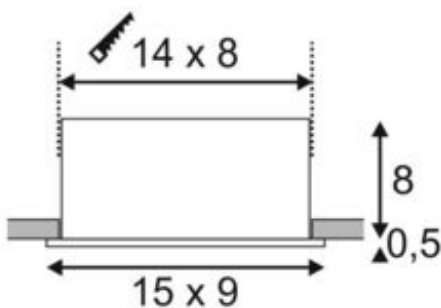

## KADUX 2 SET recessed fitting

double-headed LED, 3000K, rectangular, brushed aluminium, 38°, 15W, incl. driver

Article number	115716
Number of light sources	2
Max. wattage	15 Watt
Lamp	COB LED module
Light distribution type 1	Direct
Light distribution type 3	rotationally symmetric
Feed-in capability	No
Lamp included	No
Installation length	14 cm
Installation width	8 cm
Installation depth	8 cm
Length	15 cm
Width	9 cm
Height	8.5 cm
Net weight	0.573 kg
Gross weight	0.637 kg
Voltage	200-240 ~50/60 . 350 Volts
Protection class	II
Beam angle	38 Degree
Material	Aluminium/steel
Colour	brushed aluminium
Way of mounting	Recessed ceiling mounting
Average lifespan	40000 Hours
Colour temperature	3000 Kelvin
Colour rendering index	80
Luminous flux	1200 lm
Energy efficiency class	A++
fastCalcEnabled	Yes
ranking	400
Catalogue page	BIG WHITE 2017: 455

The KADUX recessed fitting series has a robust housing with appealing, high-quality looks. This LED set is multi-directional, allowing individual focus of the light beam. The KADUX 2 SET comes ready for direct connection to 230V mains and is available in matt black, matt white or brushed aluminium, as well as in single, double, or triple-headed variations.