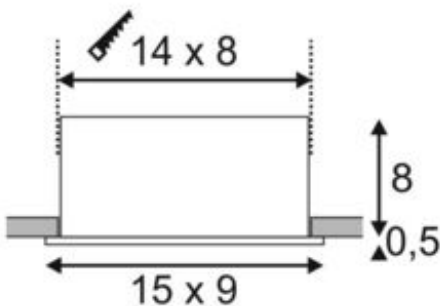

## KADUX 2 SET recessed fitting

double-headed LED, 3000K, rectangular, matt white, 38°, 15W, incl. driver

Article number	115711
Number of light sources	2
Max. wattage	15 Watt
Lamp	COB LED module
Light distribution type 1	Direct
Light distribution type 3	rotationally symmetric
Feed-in capability	No
Lamp included	No
Installation length	14 cm
Installation width	8 cm
Installation depth	8 cm
Length	15 cm
Width	9 cm
Height	8.5 cm
Net weight	0.578 kg
Gross weight	0.643 kg
Voltage	200-240 ~50/60 . 350 Volts
Protection class	II
Beam angle	38 Degree
Material	Aluminium/steel
Colour	matt white
Way of mounting	Recessed ceiling mounting
Average lifespan	40000 Hours
Colour temperature	3000 Kelvin
Colour rendering index	80
Luminous flux	1200 lm
Energy efficiency class	A++
fastCalcEnabled	Yes
ranking	400
Catalogue page	BIG WHITE 2017: 455

The KADUX recessed fitting series has a robust housing with appealing, high-quality looks. This LED set is multi-directional, allowing individual focus of the light beam. The KADUX 2 SET comes ready for direct connection to 230V mains and is available in matt black, matt white or brushed aluminium, as well as in single, double, or triple-headed variations.