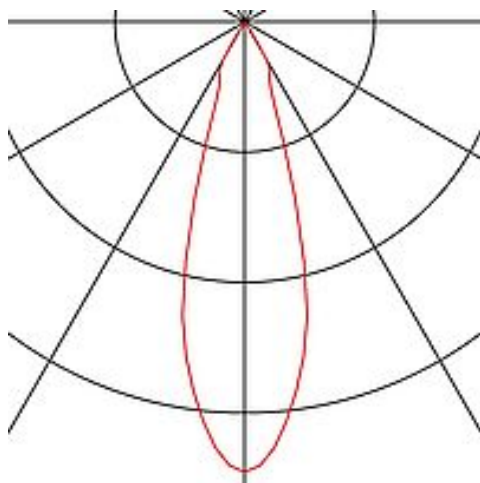

## COB LED MODULE

for AIXLIGHT PRO installation frame, silver-grey, 30°, CRI90+

Article number	115253
Feed-in capability	No
Lamp included	No
Height	13 cm
Diameter	13.5 cm
Net weight	0.511 kg
Gross weight	0.626 kg
Voltage	700mA
Protection class	III
Beam angle	30 Degree
Average lifespan	30000 Hours
Colour temperature	3200 Kelvin
Colour rendering index	90
Luminous flux	1650 lm
Energy efficiency class	A++
Way of mounting	Recessed mounted / Ceiling recessed with accessories
Colour	Silver-grey/black
Form	round
Light distribution type 1	direct
Light distribution type 2	rotational symmetric
Material	Aluminium/glass