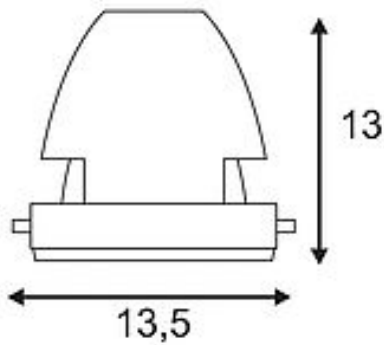

## COB LED MODULE

for AIXLIGHT PRO installation frame, silver-grey, 30°, CRI90+

Article number	115253
Feed-in capability	No
Lamp included	No
Height	13 cm
Diameter	13.5 cm
Net weight	0.511 kg
Gross weight	0.626 kg
Voltage	700mA
Protection class	III
Beam angle	30 Degree
Average lifespan	30000 Hours
Colour temperature	3200 Kelvin
Colour rendering index	90
Luminous flux	1650 lm
Energy efficiency class	A++
Way of mounting	Recessed mounted / Ceiling recessed with accessories
Colour	Silver-grey/black
Form	round
Light distribution type 1	direct
Light distribution type 2	rotational symmetric
Material	Aluminium/glass