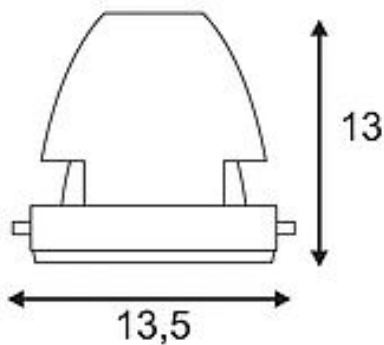

Articles of this series

115024	ES111 BRITESPOT MODULE, for AIXLIGHT PRO installation frame, HIPAR111, silver-grey/black, max. 70W
115001	QR111 MODULE, for AIXLIGHT PRO installation frame, QR111, matt white, max. 75W
115004	QR111 MODULE, for AIXLIGHT PRO installation frame, QR111, silver-grey/black, max. 75W
115011	QPAR111 MODULE, for AIXLIGHT PRO installation frame, QPAR111, white, max. 75W
115014	QPAR111 MODULE, for AIXLIGHT PRO installation frame, QPAR111, silver-grey/black, max. 75W
115041	G12 MODULE, for AIXLIGHT PRO installation frame, HIT-CE, white/black, 24°, max. 70W
115044	G12 MODULE, for AIXLIGHT PRO installation frame, HIT-CE, silver-grey / black, 24°, max. 70W
115051	G12 MODULE, for AIXLIGHT PRO installation frame, HIT-CE, white/black, 58°, max. 70W
115054	G12 MODULE, for AIXLIGHT PRO installation frame, HIT, silver-grey / black, 58°, max. 70W
115064	G12 MODULE, for AIXLIGHT PRO installation frame, HIT, silver-grey / black, 8°, max. 70W
115071	QR111 MODULE MOVE for AIXLIGHT PRO installation frame, QR-LP111, matt white, max. 75W
115074	QR111 MODULE MOVE for AIXLIGHT PRO installation frame, QR-LP111, silver-grey / black, max. 75W
115094	ENERGYSAVER MODULE, for AIXLIGHT PRO, TC-TSE, silver-grey / black, max. 21W
115181	COB LED-MODULE, for AIXLIGHT PRO installation frame, 3000K, white, 12°
115183	COB LED-MODULE, for AIXLIGHT PRO installation frame, 3000K, white, 30°
115187	COB LED-MODULE, for AIXLIGHT PRO installation frame, 3000K, white, 70°
115191	COB LED MODULE, for AIXLIGHT PRO installation frame, 3000K, silver-grey, 12°
115193	COB LED MODULE, for AIXLIGHT PRO installation frame, 3000K, silver-grey, 30°