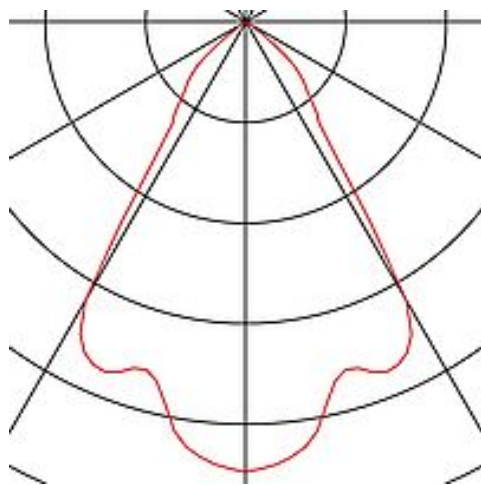

Articles of this series

115024	ES111 BRITESPOT MODULE, for AIXLIGHT PRO installation frame, HIPAR111, silver-grey/black, max. 70W
115001	QR111 MODULE, for AIXLIGHT PRO installation frame, QR111, matt white, max. 75W
115004	QR111 MODULE, for AIXLIGHT PRO installation frame, QR111, silver-grey/black, max. 75W
115011	QPAR111 MODULE, for AIXLIGHT PRO installation frame, QPAR111, white, max. 75W
115014	QPAR111 MODULE, for AIXLIGHT PRO installation frame, QPAR111, silver-grey/black, max. 75W
115041	G12 MODULE, for AIXLIGHT PRO installation frame, HIT-CE, white/black, 24°, max. 70W
115044	G12 MODULE, for AIXLIGHT PRO installation frame, HIT-CE, silver-grey / black, 24°, max. 70W
115051	G12 MODULE, for AIXLIGHT PRO installation frame, HIT-CE, white/black, 58°, max. 70W
115054	G12 MODULE, for AIXLIGHT PRO installation frame, HIT, silver-grey / black, 58°, max. 70W
115064	G12 MODULE, for AIXLIGHT PRO installation frame, HIT, silver-grey / black, 8°, max. 70W
115071	QR111 MODULE MOVE for AIXLIGHT PRO installation frame, QR-LP111, matt white, max. 75W
115074	QR111 MODULE MOVE for AIXLIGHT PRO installation frame, QR-LP111, silver-grey / black, max. 75W
115094	ENERGYSAVER MODULE, for AIXLIGHT PRO, TC-TSE, silver-grey / black, max. 21W
115181	COB LED-MODULE, for AIXLIGHT PRO installation frame, 3000K, white, 12°
115183	COB LED-MODULE, for AIXLIGHT PRO installation frame, 3000K, white, 30°
115187	COB LED-MODULE, for AIXLIGHT PRO installation frame, 3000K, white, 70°
115191	COB LED MODULE, for AIXLIGHT PRO installation frame, 3000K, silver-grey, 12°
115193	COB LED MODULE, for AIXLIGHT PRO installation frame, 3000K, silver-grey, 30°