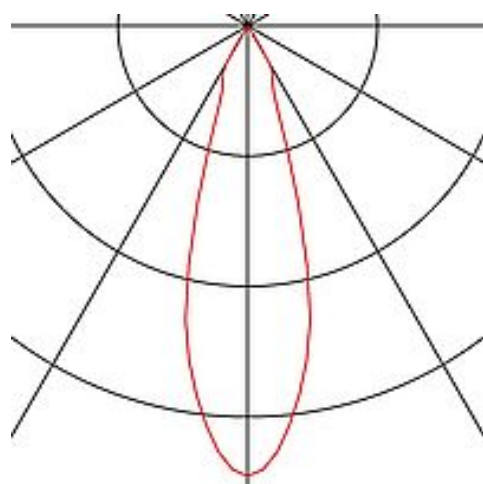

Articles of this series

115024	ES111 BRITESPOT MODULE, for AIXLIGHT PRO installation frame, HIPAR111, silver-grey/black, max. 70W
115001	QR111 MODULE, for AIXLIGHT PRO installation frame, QR111, matt white, max. 75W
115004	QR111 MODULE, for AIXLIGHT PRO installation frame, QR111, silver-grey/black, max. 75W
115011	QPAR111 MODULE, for AIXLIGHT PRO installation frame, QPAR111, white, max. 75W
115014	QPAR111 MODULE, for AIXLIGHT PRO installation frame, QPAR111, silver-grey/black, max. 75W
115041	G12 MODULE, for AIXLIGHT PRO installation frame, HIT-CE, white/black, 24°, max. 70W
115044	G12 MODULE, for AIXLIGHT PRO installation frame, HIT-CE, silver-grey / black, 24°, max. 70W
115051	G12 MODULE, for AIXLIGHT PRO installation frame, HIT-CE, white/black, 58°, max. 70W
115054	G12 MODULE, for AIXLIGHT PRO installation frame, HIT, silver-grey / black, 58°, max. 70W
115064	G12 MODULE, for AIXLIGHT PRO installation frame, HIT, silver-grey / black, 8°, max. 70W
115071	QR111 MODULE MOVE for AIXLIGHT PRO installation frame, QR-LP111, matt white, max. 75W
115074	QR111 MODULE MOVE for AIXLIGHT PRO installation frame, QR-LP111, silver-grey / black, max. 75W
115094	ENERGYSAVER MODULE, for AIXLIGHT PRO, TC-TSE, silver-grey / black, max. 21W
115181	COB LED-MODULE, for AIXLIGHT PRO installation frame, 3000K, white, 12°
115183	COB LED-MODULE, for AIXLIGHT PRO installation frame, 3000K, white, 30°
115187	COB LED-MODULE, for AIXLIGHT PRO installation frame, 3000K, white, 70°
115191	COB LED MODULE, for AIXLIGHT PRO installation frame, 3000K, silver-grey, 12°
115193	COB LED MODULE, for AIXLIGHT PRO installation frame, 3000K, silver-grey, 30°