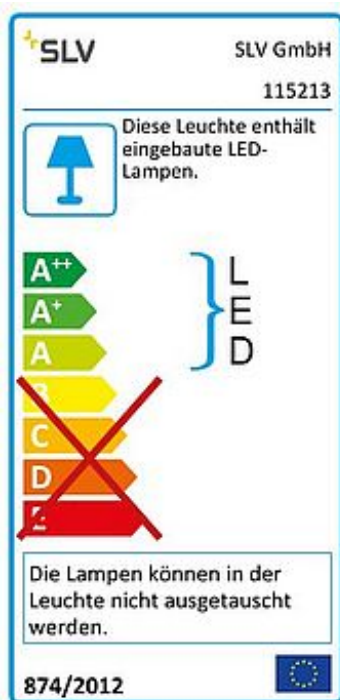

COB LED MODULE

for AIXLIGHT PRO installation frame, matt white, 30°, CRI65+

Article number 115213

Feed-in capability No

Lamp included No

Height 13 cm

Diameter 13.5 cm

Net weight 0.511 kg

Gross weight 0.634 kg

Voltage 700mA

Protection class III

Beam angle 30 Degree

Average lifespan 30000 Hours

Colour temperature 3600 Kelvin

Colour rendering index 65

Luminous flux 1300 lm

Energy efficiency class A++

Way of mounting Recessed mounted / Ceiling recessed with accessories

Form round

Light distribution type 1 direct

Light distribution type 2 rotational symmetric

Material Aluminium/glass

Colour black/white