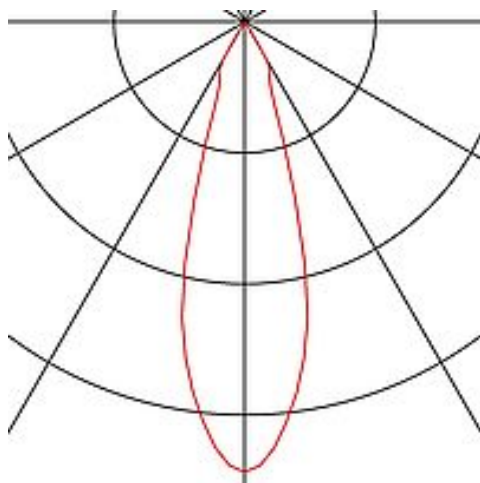

Articles of this series

115024	ES111 BRITESPOT MODULE, for AIXLIGHT PRO installation frame, HIPAR111, silver-grey/black, max. 70W
115001	QR111 MODULE, for AIXLIGHT PRO installation frame, QR111, matt white, max. 75W
115004	QR111 MODULE, for AIXLIGHT PRO installation frame, QR111, silver-grey/black, max. 75W
115011	QPAR111 MODULE, for AIXLIGHT PRO installation frame, QPAR111, white, max. 75W
115014	QPAR111 MODULE, for AIXLIGHT PRO installation frame, QPAR111, silver-grey/black, max. 75W
115041	G12 MODULE, for AIXLIGHT PRO installation frame, HIT-CE, white/black, 24°, max. 70W
115044	G12 MODULE, for AIXLIGHT PRO installation frame, HIT-CE, silver-grey / black, 24°, max. 70W
115051	G12 MODULE, for AIXLIGHT PRO installation frame, HIT-CE, white/black, 58°, max. 70W
115054	G12 MODULE, for AIXLIGHT PRO installation frame, HIT, silver-grey / black, 58°, max. 70W
115064	G12 MODULE, for AIXLIGHT PRO installation frame, HIT, silver-grey / black, 8°, max. 70W
115071	QR111 MODULE MOVE for AIXLIGHT PRO installation frame, QR-LP111, matt white, max. 75W
115074	QR111 MODULE MOVE for AIXLIGHT PRO installation frame, QR-LP111, silver-grey / black, max. 75W
115094	ENERGYSAVER MODULE, for AIXLIGHT PRO, TC-TSE, silver-grey / black, max. 21W
115181	COB LED-MODULE, for AIXLIGHT PRO installation frame, 3000K, white, 12°
115183	COB LED-MODULE, for AIXLIGHT PRO installation frame, 3000K, white, 30°
115187	COB LED-MODULE, for AIXLIGHT PRO installation frame, 3000K, white, 70°
115191	COB LED MODULE, for AIXLIGHT PRO installation frame, 3000K, silver-grey, 12°
115193	COB LED MODULE, for AIXLIGHT PRO installation frame, 3000K, silver-grey, 30°