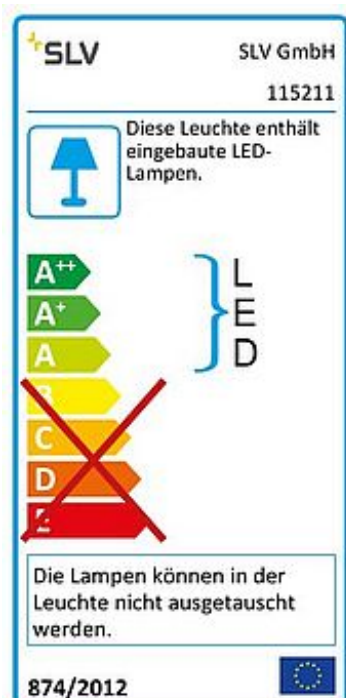

COB LED MODULE

for AIXLIGHT PRO installation frame, matt white, 12°, CRI65+

Article number 115211

Feed-in capability No

Lamp included No

Height 13 cm

Diameter 13.5 cm

Net weight 0.515 kg

Gross weight 0.637 kg

Voltage 700mA

Protection class III

Beam angle 12 Degree

Average lifespan 30000 Hours

Colour temperature 3600 Kelvin

Colour rendering index 65

Luminous flux 1300 lm

Energy efficiency class A++

Way of mounting Recessed mounted / Ceiling recessed with accessories

Colour black/white

Form round

Light distribution type 1 direct

Light distribution type 2 rotational symmetric

Material Aluminium/glass