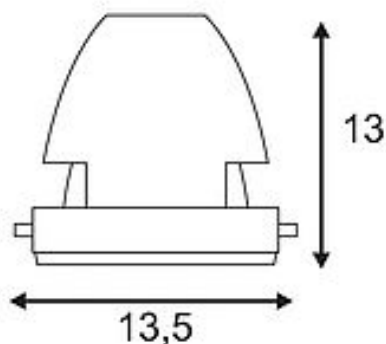

Articles of this series

115024	ES111 BRITESPOT MODULE, for AIXLIGHT PRO installation frame, HIPAR111, silver-grey/black, max. 70W
115001	QR111 MODULE, for AIXLIGHT PRO installation frame, QR111, matt white, max. 75W
115004	QR111 MODULE, for AIXLIGHT PRO installation frame, QR111, silver-grey/black, max. 75W
115011	QPAR111 MODULE, for AIXLIGHT PRO installation frame, QPAR111, white, max. 75W
115014	QPAR111 MODULE, for AIXLIGHT PRO installation frame, QPAR111, silver-grey/black, max. 75W
115041	G12 MODULE, for AIXLIGHT PRO installation frame, HIT-CE, white/black, 24°, max. 70W
115044	G12 MODULE, for AIXLIGHT PRO installation frame, HIT-CE, silver-grey / black, 24°, max. 70W
115051	G12 MODULE, for AIXLIGHT PRO installation frame, HIT-CE, white/black, 58°, max. 70W
115054	G12 MODULE, for AIXLIGHT PRO installation frame, HIT, silver-grey / black, 58°, max. 70W
115064	G12 MODULE, for AIXLIGHT PRO installation frame, HIT, silver-grey / black, 8°, max. 70W
115071	QR111 MODULE MOVE for AIXLIGHT PRO installation frame, QR-LP111, matt white, max. 75W
115074	QR111 MODULE MOVE for AIXLIGHT PRO installation frame, QR-LP111, silver-grey / black, max. 75W
115094	ENERGYSAVER MODULE, for AIXLIGHT PRO, TC-TSE, silver-grey / black, max. 21W
115181	COB LED-MODULE, for AIXLIGHT PRO installation frame, 3000K, white, 12°
115183	COB LED-MODULE, for AIXLIGHT PRO installation frame, 3000K, white, 30°
115187	COB LED-MODULE, for AIXLIGHT PRO installation frame, 3000K, white, 70°
115191	COB LED MODULE, for AIXLIGHT PRO installation frame, 3000K, silver-grey, 12°
115193	COB LED MODULE, for AIXLIGHT PRO installation frame, 3000K, silver-grey, 30°