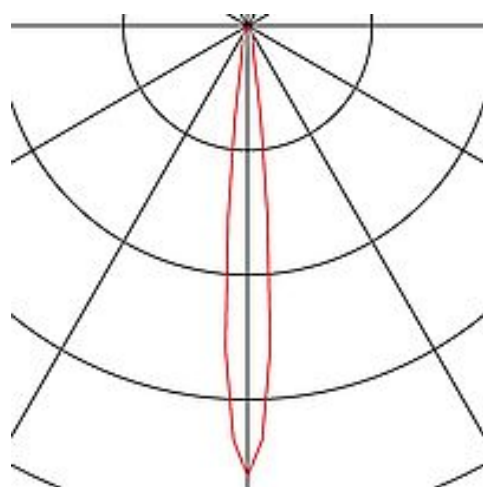

Articles of this series

115024	ES111 BRITESPOT MODULE, for AIXLIGHT PRO installation frame, HIPAR111, silver-grey/black, max. 70W
115001	QR111 MODULE, for AIXLIGHT PRO installation frame, QR111, matt white, max. 75W
115004	QR111 MODULE, for AIXLIGHT PRO installation frame, QR111, silver-grey/black, max. 75W
115011	QPAR111 MODULE, for AIXLIGHT PRO installation frame, QPAR111, white, max. 75W
115014	QPAR111 MODULE, for AIXLIGHT PRO installation frame, QPAR111, silver-grey/black, max. 75W
115041	G12 MODULE, for AIXLIGHT PRO installation frame, HIT-CE, white/black, 24°, max. 70W
115044	G12 MODULE, for AIXLIGHT PRO installation frame, HIT-CE, silver-grey / black, 24°, max. 70W
115051	G12 MODULE, for AIXLIGHT PRO installation frame, HIT-CE, white/black, 58°, max. 70W
115054	G12 MODULE, for AIXLIGHT PRO installation frame, HIT, silver-grey / black, 58°, max. 70W
115064	G12 MODULE, for AIXLIGHT PRO installation frame, HIT, silver-grey / black, 8°, max. 70W
115071	QR111 MODULE MOVE for AIXLIGHT PRO installation frame, QR-LP111, matt white, max. 75W
115074	QR111 MODULE MOVE for AIXLIGHT PRO installation frame, QR-LP111, silver-grey / black, max. 75W
115094	ENERGYSAVER MODULE, for AIXLIGHT PRO, TC-TSE, silver-grey / black, max. 21W
115181	COB LED-MODULE, for AIXLIGHT PRO installation frame, 3000K, white, 12°
115183	COB LED-MODULE, for AIXLIGHT PRO installation frame, 3000K, white, 30°
115187	COB LED-MODULE, for AIXLIGHT PRO installation frame, 3000K, white, 70°
115191	COB LED MODULE, for AIXLIGHT PRO installation frame, 3000K, silver-grey, 12°
115193	COB LED MODULE, for AIXLIGHT PRO installation frame, 3000K, silver-grey, 30°