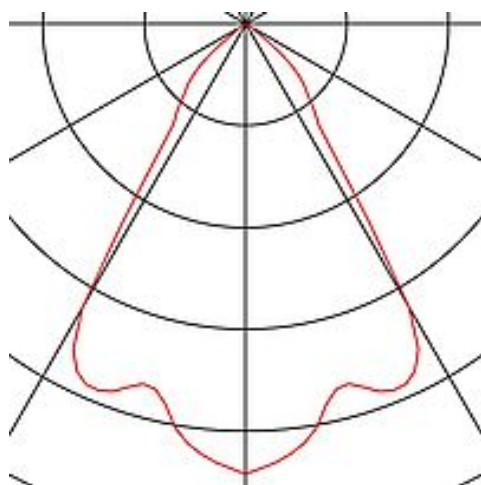

Articles of this series

115024 ES111 BRITESPOT MODULE, for AIXLIGHT PRO installation frame, HIPAR111, silver-grey/black, max. 70W

115001 QR111 MODULE, for AIXLIGHT PRO installation frame, QR111, matt white, max. 75W

115004 QR111 MODULE, for AIXLIGHT PRO installation frame, QR111, silver-grey/black, max. 75W

115011 QPAR111 MODULE, for AIXLIGHT PRO installation frame, QPAR111, white, max. 75W

115014 QPAR111 MODULE, for AIXLIGHT PRO installation frame, QPAR111, silver-grey/black, max. 75W

115041 G12 MODULE, for AIXLIGHT PRO installation frame, HIT-CE, white/black, 24°, max. 70W

115044 G12 MODULE, for AIXLIGHT PRO installation frame, HIT-CE, silver-grey / black, 24°, max. 70W

115051 G12 MODULE, for AIXLIGHT PRO installation frame, HIT-CE, white/black, 58°, max. 70W

115054 G12 MODULE, for AIXLIGHT PRO installation frame, HIT, silver-grey / black, 58°, max. 70W

115064 G12 MODULE, for AIXLIGHT PRO installation frame, HIT, silver-grey / black, 8°, max. 70W

115071 QR111 MODULE MOVE for AIXLIGHT PRO installation frame, QR-LP111, matt white, max. 75W

115074 QR111 MODULE MOVE for AIXLIGHT PRO installation frame, QR-LP111, silver-grey / black, max. 75W

115094 ENERGYSAVER MODULE, for AIXLIGHT PRO, TC-TSE, silver-grey / black, max. 21W

115181 COB LED-MODULE, for AIXLIGHT PRO installation frame, 3000K, white, 12°

115183 COB LED-MODULE, for AIXLIGHT PRO installation frame, 3000K, white, 30°

115187 COB LED-MODULE, for AIXLIGHT PRO installation frame, 3000K, white, 70°

115191 COB LED MODULE, for AIXLIGHT PRO installation frame, 3000K, silver-grey, 12°

115193 COB LED MODULE, for AIXLIGHT PRO installation frame, 3000K, silver-grey, 30°