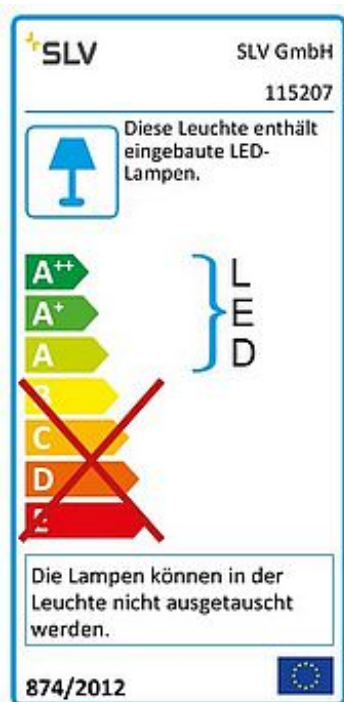

COB LED MODULE

for AIXLIGHT PRO installation frame, matt white, 70°, CRI90+

Article number 115207

Feed-in capability No

Lamp included No

Height 13 cm

Diameter 13.5 cm

Net weight 0.526 kg

Gross weight 0.647 kg

Voltage 700mA

Protection class III

Beam angle 70 Degree

Average lifespan 30000 Hours

Colour temperature 4200 Kelvin

Colour rendering index 90

Luminous flux 1950 lm

Energy efficiency class A++

Way of mounting Recessed mounted / Ceiling recessed with accessories

Colour black/white

Form round

Light distribution type 1 direct

Light distribution type 2 rotational symmetric

Material Aluminium/glass