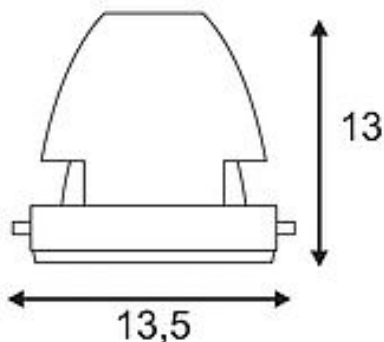

Articles of this series

115024 ES111 BRITESPOT MODULE, for AIXLIGHT PRO installation frame, HIPAR111, silver-grey/black, max. 70W

115001 QR111 MODULE, for AIXLIGHT PRO installation frame, QR111, matt white, max. 75W

115004 QR111 MODULE, for AIXLIGHT PRO installation frame, QR111, silver-grey/black, max. 75W

115011 QPAR111 MODULE, for AIXLIGHT PRO installation frame, QPAR111, white, max. 75W

115014 QPAR111 MODULE, for AIXLIGHT PRO installation frame, QPAR111, silver-grey/black, max. 75W

115041 G12 MODULE, for AIXLIGHT PRO installation frame, HIT-CE, white/black, 24°, max. 70W

115044 G12 MODULE, for AIXLIGHT PRO installation frame, HIT-CE, silver-grey / black, 24°, max. 70W

115051 G12 MODULE, for AIXLIGHT PRO installation frame, HIT-CE, white/black, 58°, max. 70W

115054 G12 MODULE, for AIXLIGHT PRO installation frame, HIT, silver-grey / black, 58°, max. 70W

115064 G12 MODULE, for AIXLIGHT PRO installation frame, HIT, silver-grey / black, 8°, max. 70W

115071 QR111 MODULE MOVE for AIXLIGHT PRO installation frame, QR-LP111, matt white, max. 75W

115074 QR111 MODULE MOVE for AIXLIGHT PRO installation frame, QR-LP111, silver-grey / black, max. 75W

115094 ENERGYSAVER MODULE, for AIXLIGHT PRO, TC-TSE, silver-grey / black, max. 21W

115181 COB LED-MODULE, for AIXLIGHT PRO installation frame, 3000K, white, 12°

115183 COB LED-MODULE, for AIXLIGHT PRO installation frame, 3000K, white, 30°

115187 COB LED-MODULE, for AIXLIGHT PRO installation frame, 3000K, white, 70°

115191 COB LED MODULE, for AIXLIGHT PRO installation frame, 3000K, silver-grey, 12°

115193 COB LED MODULE, for AIXLIGHT PRO installation frame, 3000K, silver-grey, 30°