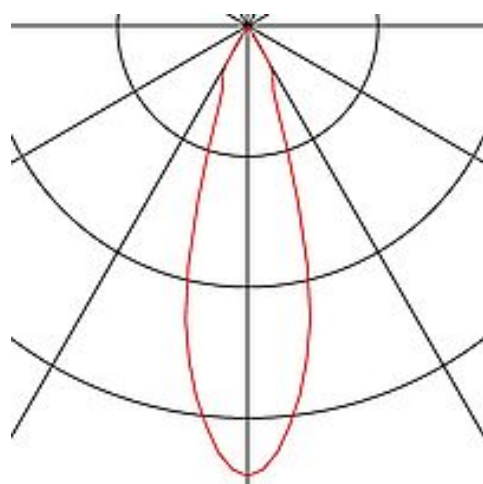

Articles of this series

115024	ES111 BRITESPOT MODULE, for AIXLIGHT PRO installation frame, HIPAR111, silver-grey/black, max. 70W
115001	QR111 MODULE, for AIXLIGHT PRO installation frame, QR111, matt white, max. 75W
115004	QR111 MODULE, for AIXLIGHT PRO installation frame, QR111, silver-grey/black, max. 75W
115011	QPAR111 MODULE, for AIXLIGHT PRO installation frame, QPAR111, white, max. 75W
115014	QPAR111 MODULE, for AIXLIGHT PRO installation frame, QPAR111, silver-grey/black, max. 75W
115041	G12 MODULE, for AIXLIGHT PRO installation frame, HIT-CE, white/black, 24°, max. 70W
115044	G12 MODULE, for AIXLIGHT PRO installation frame, HIT-CE, silver-grey / black, 24°, max. 70W
115051	G12 MODULE, for AIXLIGHT PRO installation frame, HIT-CE, white/black, 58°, max. 70W
115054	G12 MODULE, for AIXLIGHT PRO installation frame, HIT, silver-grey / black, 58°, max. 70W
115064	G12 MODULE, for AIXLIGHT PRO installation frame, HIT, silver-grey / black, 8°, max. 70W
115071	QR111 MODULE MOVE for AIXLIGHT PRO installation frame, QR-LP111, matt white, max. 75W
115074	QR111 MODULE MOVE for AIXLIGHT PRO installation frame, QR-LP111, silver-grey / black, max. 75W
115094	ENERGYSAVER MODULE, for AIXLIGHT PRO, TC-TSE, silver-grey / black, max. 21W
115181	COB LED-MODULE, for AIXLIGHT PRO installation frame, 3000K, white, 12°
115183	COB LED-MODULE, for AIXLIGHT PRO installation frame, 3000K, white, 30°
115187	COB LED-MODULE, for AIXLIGHT PRO installation frame, 3000K, white, 70°
115191	COB LED MODULE, for AIXLIGHT PRO installation frame, 3000K, silver-grey, 12°
115193	COB LED MODULE, for AIXLIGHT PRO installation frame, 3000K, silver-grey, 30°