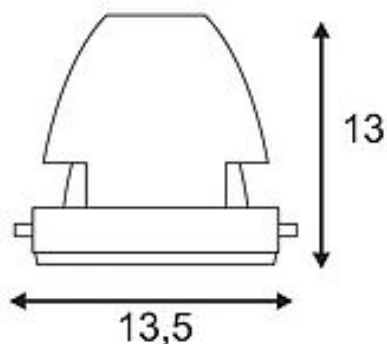

Articles of this series

115024	ES111 BRITESPOT MODULE, for AIXLIGHT PRO installation frame, HIPAR111, silver-grey/black, max. 70W
115001	QR111 MODULE, for AIXLIGHT PRO installation frame, QR111, matt white, max. 75W
115004	QR111 MODULE, for AIXLIGHT PRO installation frame, QR111, silver-grey/black, max. 75W
115011	QPAR111 MODULE, for AIXLIGHT PRO installation frame, QPAR111, white, max. 75W
115014	QPAR111 MODULE, for AIXLIGHT PRO installation frame, QPAR111, silver-grey/black, max. 75W
115041	G12 MODULE, for AIXLIGHT PRO installation frame, HIT-CE, white/black, 24°, max. 70W
115044	G12 MODULE, for AIXLIGHT PRO installation frame, HIT-CE, silver-grey / black, 24°, max. 70W
115051	G12 MODULE, for AIXLIGHT PRO installation frame, HIT-CE, white/black, 58°, max. 70W
115054	G12 MODULE, for AIXLIGHT PRO installation frame, HIT, silver-grey / black, 58°, max. 70W
115064	G12 MODULE, for AIXLIGHT PRO installation frame, HIT, silver-grey / black, 8°, max. 70W
115071	QR111 MODULE MOVE for AIXLIGHT PRO installation frame, QR-LP111, matt white, max. 75W
115074	QR111 MODULE MOVE for AIXLIGHT PRO installation frame, QR-LP111, silver-grey / black, max. 75W
115094	ENERGYSAVER MODULE, for AIXLIGHT PRO, TC-TSE, silver-grey / black, max. 21W
115181	COB LED-MODULE, for AIXLIGHT PRO installation frame, 3000K, white, 12°
115183	COB LED-MODULE, for AIXLIGHT PRO installation frame, 3000K, white, 30°
115187	COB LED-MODULE, for AIXLIGHT PRO installation frame, 3000K, white, 70°
115191	COB LED MODULE, for AIXLIGHT PRO installation frame, 3000K, silver-grey, 12°
115193	COB LED MODULE, for AIXLIGHT PRO installation frame, 3000K, silver-grey, 30°