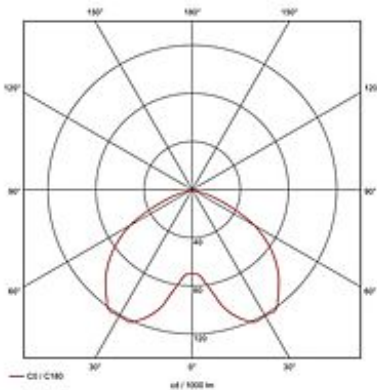

## ENERGYSAVER MODULE for AIXLIGHT PRO

silvergrey/black , max. 21W

Article number	115094
Type of lamp	Conventional lamp
Lamp	Energy-saving bulb E27 max. 21W
Lampholder / Socket	E27
Number of light sources	1
Lamp included	No
Height	18 cm
Diameter	13.5 cm
Net weight	0.443 kg
Gross weight	0.646 kg
Voltage	230 Volt
Max. wattage	21 Watt
Protection class	I
Material	aluminium / plastic
Colour	silvergrey
Way of mounting	recessed ceiling mounting
Remark 1	Maximum measures energy saver (Ø / L): 5,3 / 14 cm
Remark 2	Not suitable for flat installation frames
Remark 3	Energy labels in your language are available in the Service Area sub point Download
Suitable for lamps from EEC	A
Suitable for lamps up to EEC	A+
Light distribution type 1	direct
Light distribution type 3	rotationally symmetric