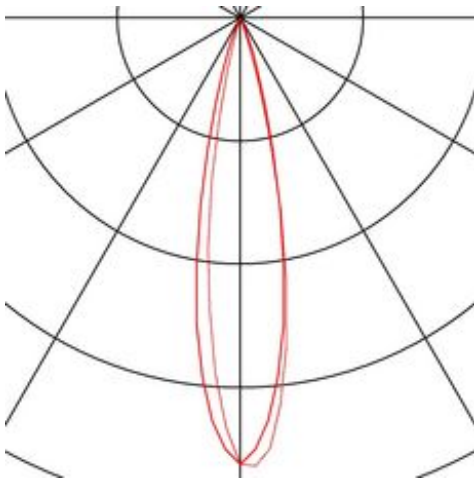

## H-LIGHT 2

recessed fitting, LED, 2700K, oval, white, 20°, 11,5W, incl. driver, clip spring

Article number	114491
Number of light sources	1
Lamp	COB LED
Light distribution type 1	Direct
Lamp included	No
Feed-in capability	No
Installation diameter	8 cm
Installation depth	8 cm
Height	8 cm
Diameter	9 cm
Net weight	0.33 kg
Gross weight	0.41 kg
Voltage	220-240 ~50 . 500 Volts
Protection class	II
Beam angle	20 Degree
Material	Aluminium
Colour	matt white
Way of mounting	Recessed ceiling mounting
Average lifespan	40000 Hours
Colour temperature	2700 Kelvin
Colour rendering index	80
Luminous flux	395 lm
Energy efficiency class	A++
fastCalcEnabled	Yes
ranking	500
Catalogue page	BIG WHITE 2017: 507

The H-LIGHT 2 recessed fitting series impresses with its simple and elegant design, the integrated warm-white LED module with its narrow 20° beam angle ensures a discreet and ambience-oriented radiance. Thanks to the LED driver included in the set, the luminaire is immediately ready for connection to a 230V power supply.