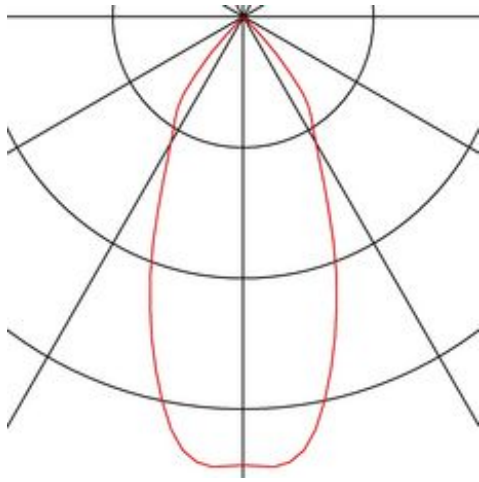

## PATTA-I recessed fitting

LED, 3000K, square, matt white, 38°, incl. driver

Article number	114431
Number of light sources	1
Max. wattage	12 Watt
Lamp	COB LED module
Light distribution type 1	Direct
Light distribution type 3	rotationally symmetric
Feed-in capability	No
Lamp included	Yes
Installation diameter	6 cm
Installation depth	5 cm
Length	8 cm
Width	8 cm
Height	4.5 cm
Net weight	0.269 kg
Gross weight	0.327 kg
Voltage	220-240 ~50/60 . 500 Volts
Protection class	II
IP-rating	IP 65
Beam angle	38 Degree
Material	Aluminium/glass
Colour	matt white
Way of mounting	Recessed ceiling mounting
Average lifespan	40000 Hours
Colour temperature	3000 Kelvin
Colour rendering index	80
Luminous flux	800 lm
Energy efficiency class	A++
fastCalcEnabled	Yes
ranking	400
Catalogue page	BIG WHITE 2017: 687

The innovative PATTIA I recessed fitting is suitable for ceiling thicknesses of up to 25 mm. Rated IP65 it can be used outdoors or in damp areas. This set is available in matt black, matt white, or brushed aluminium as well as in round or square form. Equipped with a powerful, warm white premium COB LED in a tiltable mount, as well as dimmable LED driver included in the scope of supply, the set can be used in any lighting situation. The electrical connection is made directly to the 230V mains supply.