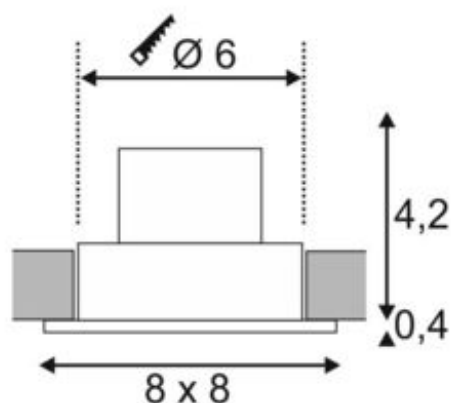

## PATTA-I recessed fitting

LED, 3000K, square, matt white, 38°, incl. driver

Article number	114431
Number of light sources	1
Max. wattage	12 Watt
Lamp	COB LED module
Light distribution type 1	Direct
Light distribution type 3	rotationally symmetric
Feed-in capability	No
Lamp included	Yes
Installation diameter	6 cm
Installation depth	5 cm
Length	8 cm
Width	8 cm
Height	4.5 cm
Net weight	0.269 kg
Gross weight	0.327 kg
Voltage	220-240 ~50/60 . 500 Volts
Protection class	II
IP-rating	IP 65
Beam angle	38 Degree
Material	Aluminium/glass
Colour	matt white
Way of mounting	Recessed ceiling mounting
Average lifespan	40000 Hours
Colour temperature	3000 Kelvin
Colour rendering index	80
Luminous flux	800 lm
Energy efficiency class	A++
fastCalcEnabled	Yes
ranking	400
Catalogue page	BIG WHITE 2017: 687

The innovative PATTIA I recessed fitting is suitable for ceiling thicknesses of up to 25 mm. Rated IP65 it can be used outdoors or in damp areas. This set is available in matt black, matt white, or brushed aluminium as well as in round or square form. Equipped with a powerful, warm white premium COB LED in a tiltable mount, as well as dimmable LED driver included in the scope of supply, the set can be used in any lighting situation. The electrical connection is made directly to the 230V mains supply.