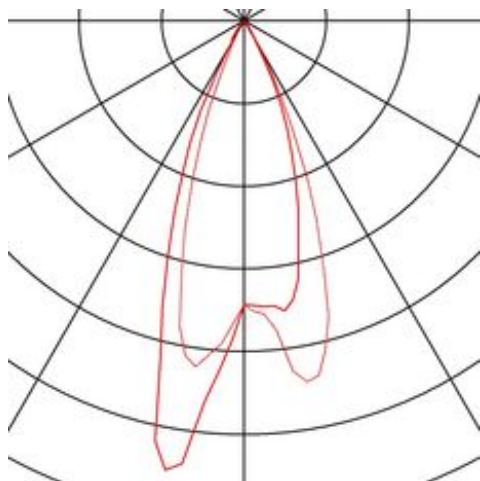

NEW TRIA MINI recessed fitting

Power LED, 3000K, square, brushed aluminium, 30°, incl. mini plug, clip springs

Article number	114416
Number of light sources	1
Installation diameter	4 cm
Diameter	5.2 cm
Max. wattage	2.2 Watt
Lamp	PowerLED 2,2W
Light distribution type 1	Direct
Light distribution type 3	Axis-symmetric
Feed-in capability	No
Lamp included	No
Installation length	4 cm
Installation width	4 cm
Installation depth	4 cm
Length	5.2 cm
Width	5.2 cm
Height	3.6 cm
Net weight	0.075 kg
Gross weight	0.096 kg
Voltage	700 Volts
Protection class	III
IP-rating	IP 44
Beam angle	30 Degree
Material	Aluminium
Colour	brushed aluminium
Way of mounting	Recessed ceiling mounting
Average lifespan	30000 Hours
Colour temperature	3000 Kelvin
Colour rendering index	80
Luminous flux	143 lm
Energy efficiency class	A++
fastCalcEnabled	Yes
ranking	300
Catalogue page	BIG WHITE 2017: 439

The simplicity and effectiveness of the innovative NEW TRIA MINI recessed fitting is captivating. It is available in matt black, matt white, or brushed aluminium; and in round or square form. Equipped with a powerful, warm white premium LED in a tiltable mount, the set can be used in any lighting situation. The electrical connection is made directly to the 230V mains supply. An external 700mA driver e.g., 464001 is required for operation (dimmable).