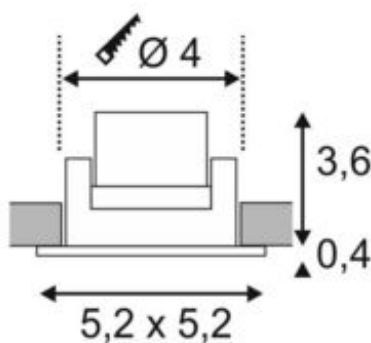

NEW TRIA MINI recessed fitting

Power LED, 3000K, square, brushed aluminium, 30°, incl. mini plug, clip springs

Article number	114416
Number of light sources	1
Installation diameter	4 cm
Diameter	5.2 cm
Max. wattage	2.2 Watt
Lamp	PowerLED 2,2W
Light distribution type 1	Direct
Light distribution type 3	Axis-symmetric
Feed-in capability	No
Lamp included	No
Installation length	4 cm
Installation width	4 cm
Installation depth	4 cm
Length	5.2 cm
Width	5.2 cm
Height	3.6 cm
Net weight	0.075 kg
Gross weight	0.096 kg
Voltage	700 Volts
Protection class	III
IP-rating	IP 44
Beam angle	30 Degree
Material	Aluminium
Colour	brushed aluminium
Way of mounting	Recessed ceiling mounting
Average lifespan	30000 Hours
Colour temperature	3000 Kelvin
Colour rendering index	80
Luminous flux	143 lm
Energy efficiency class	A++
fastCalcEnabled	Yes
ranking	300
Catalogue page	BIG WHITE 2017: 439

The simplicity and effectiveness of the innovative NEW TRIA MINI recessed fitting is captivating. It is available in matt black, matt white, or brushed aluminium; and in round or square form. Equipped with a powerful, warm white premium LED in a tiltable mount, the set can be used in any lighting situation. The electrical connection is made directly to the 230V mains supply. An external 700mA driver e.g., 464001 is required for operation (dimmable).