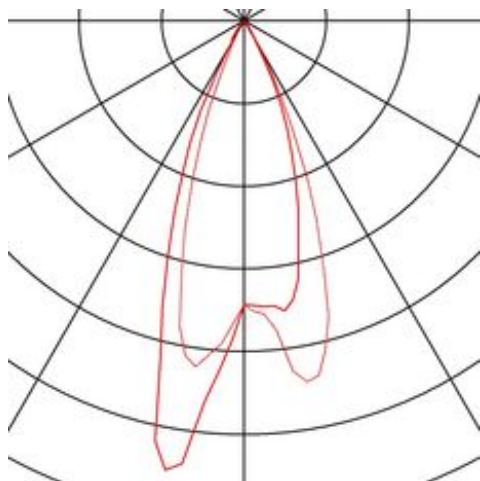

NEW TRIA MINI recessed fitting

Power LED, 3000K, square, matt white, 30°, incl. mini plug, clip springs

Article number	114411
Number of light sources	1
Installation diameter	4 cm
Diameter	5.2 cm
Max. wattage	2.2 Watt
Lamp	PowerLED 2,2W
Light distribution type 1	Direct
Light distribution type 3	Axis-symmetric
Feed-in capability	No
Lamp included	No
Installation length	4 cm
Installation width	4 cm
Installation depth	4 cm
Length	5.2 cm
Width	5.2 cm
Height	3.6 cm
Net weight	0.076 kg
Gross weight	0.097 kg
Voltage	700 Volts
Protection class	III
IP-rating	IP 44
Beam angle	30 Degree
Material	Aluminium
Colour	matt white
Way of mounting	Recessed ceiling mounting
Average lifespan	30000 Hours
Colour temperature	3000 Kelvin
Colour rendering index	80
Luminous flux	143 lm
Energy efficiency class	A++
fastCalcEnabled	Yes
ranking	300
Catalogue page	BIG WHITE 2017: 439

The simplicity and effectiveness of the innovative NEW TRIA MINI recessed fitting is captivating. It is available in matt black, matt white, or brushed aluminium; and in round or square form. Equipped with a powerful, warm white premium LED in a tiltable mount, the set can be used in any lighting situation. The electrical connection is made directly to the 230V mains supply. An external 700mA driver e.g., 464001 is required for operation (dimmable).