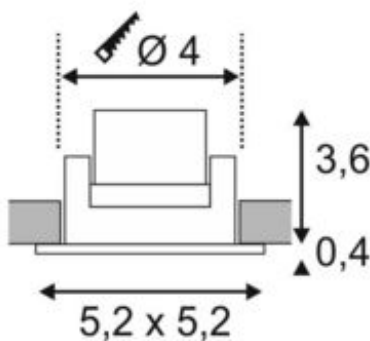

NEW TRIA MINI recessed fitting

Power LED, 3000K, square, matt white, 30°, incl. mini plug, clip springs

Article number	114411
Number of light sources	1
Installation diameter	4 cm
Diameter	5.2 cm
Max. wattage	2.2 Watt
Lamp	PowerLED 2,2W
Light distribution type 1	Direct
Light distribution type 3	Axis-symmetric
Feed-in capability	No
Lamp included	No
Installation length	4 cm
Installation width	4 cm
Installation depth	4 cm
Length	5.2 cm
Width	5.2 cm
Height	3.6 cm
Net weight	0.076 kg
Gross weight	0.097 kg
Voltage	700 Volts
Protection class	III
IP-rating	IP 44
Beam angle	30 Degree
Material	Aluminium
Colour	matt white
Way of mounting	Recessed ceiling mounting
Average lifespan	30000 Hours
Colour temperature	3000 Kelvin
Colour rendering index	80
Luminous flux	143 lm
Energy efficiency class	A++
fastCalcEnabled	Yes
ranking	300
Catalogue page	BIG WHITE 2017: 439

The simplicity and effectiveness of the innovative NEW TRIA MINI recessed fitting is captivating. It is available in matt black, matt white, or brushed aluminium; and in round or square form. Equipped with a powerful, warm white premium LED in a tiltable mount, the set can be used in any lighting situation. The electrical connection is made directly to the 230V mains supply. An external 700mA driver e.g., 464001 is required for operation (dimmable).