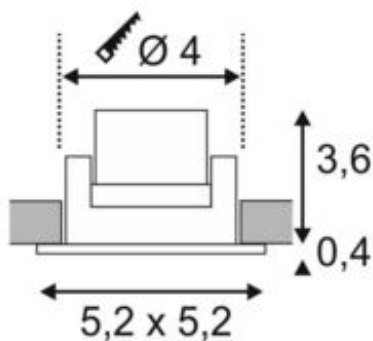

NEW TRIA MINI recessed fitting

Power LED, 3000K, square, matt black, 30°, incl. mini plug, clip springs

Article number	114410
Number of light sources	1
Installation diameter	4 cm
Diameter	5.2 cm
Max. wattage	2.2 Watt
Lamp	PowerLED 2,2W
Light distribution type 1	Direct
Light distribution type 3	Axis-symmetric
Feed-in capability	No
Lamp included	No
Installation length	4 cm
Installation width	4 cm
Installation depth	4 cm
Length	5.2 cm
Width	5.2 cm
Height	3.6 cm
Net weight	0.076 kg
Gross weight	0.097 kg
Voltage	700 Volts
Protection class	III
IP-rating	IP 44
Beam angle	30 Degree
Material	Aluminium
Colour	matt black
Way of mounting	Recessed ceiling mounting
Average lifespan	30000 Hours
Colour temperature	3000 Kelvin
Colour rendering index	80
Luminous flux	143 lm
Energy efficiency class	A++
fastCalcEnabled	Yes
ranking	300
Catalogue page	BIG WHITE 2017: 439

The simplicity and effectiveness of the innovative NEW TRIA MINI recessed fitting is captivating. It is available in matt black, matt white, or brushed aluminium; and in round or square form. Equipped with a powerful, warm white premium LED in a tiltable mount, the set can be used in any lighting situation. The electrical connection is made directly to the 230V mains supply. An external 700mA driver e.g., 464001 is required for operation (dimmable).