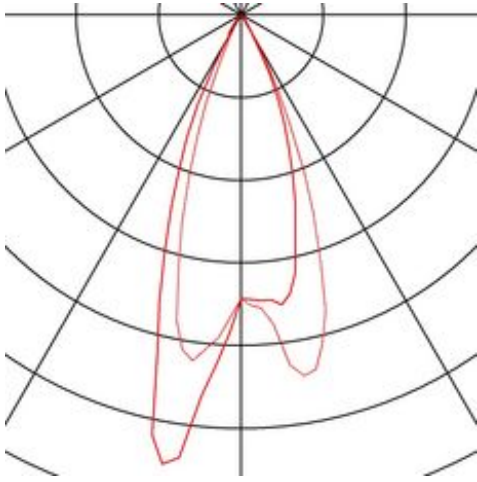

NEW TRIA MINI recessed fitting

Power LED, 3000K, square, matt black, 30°, incl. mini plug, clip springs

Article number	114410
Number of light sources	1
Installation diameter	4 cm
Diameter	5.2 cm
Max. wattage	2.2 Watt
Lamp	PowerLED 2,2W
Light distribution type 1	Direct
Light distribution type 3	Axis-symmetric
Feed-in capability	No
Lamp included	No
Installation length	4 cm
Installation width	4 cm
Installation depth	4 cm
Length	5.2 cm
Width	5.2 cm
Height	3.6 cm
Net weight	0.076 kg
Gross weight	0.097 kg
Voltage	700 Volts
Protection class	III
IP-rating	IP 44
Beam angle	30 Degree
Material	Aluminium
Colour	matt black
Way of mounting	Recessed ceiling mounting
Average lifespan	30000 Hours
Colour temperature	3000 Kelvin
Colour rendering index	80
Luminous flux	143 lm
Energy efficiency class	A++
fastCalcEnabled	Yes
ranking	300
Catalogue page	BIG WHITE 2017: 439

The simplicity and effectiveness of the innovative NEW TRIA MINI recessed fitting is captivating. It is available in matt black, matt white, or brushed aluminium; and in round or square form. Equipped with a powerful, warm white premium LED in a tiltable mount, the set can be used in any lighting situation. The electrical connection is made directly to the 230V mains supply. An external 700mA driver e.g., 464001 is required for operation (dimmable).