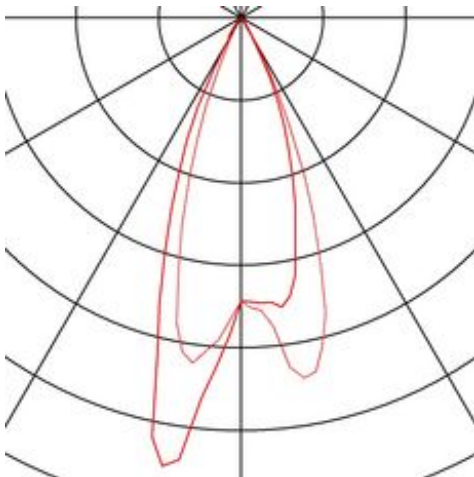

NEW TRIA MINI SET recessed fitting

Power LED, 3000K, square, brushed aluminium, 30°, incl. driver, clip springs

Article number	114406
Number of light sources	1
Max. wattage	4.4 Watt
Lamp	PowerLED 2,2W
Light distribution type 1	Direct
Light distribution type 3	Axis-symmetric
Feed-in capability	No
Lamp included	No
Installation diameter	4 cm
Installation depth	4 cm
Length	5.2 cm
Width	5.2 cm
Height	3.4 cm
Net weight	0.112 kg
Gross weight	0.15 kg
Voltage	220-240 ~50/60 . 700 Volts
Protection class	II
IP-rating	IP 44
Beam angle	30 Degree
Material	Aluminium
Colour	brushed aluminium
Way of mounting	Recessed ceiling mounting
Average lifespan	30000 Hours
Colour temperature	3000 Kelvin
Colour rendering index	80
Luminous flux	143 lm
Energy efficiency class	A++
fastCalcEnabled	Yes
ranking	300
Catalogue page	BIG WHITE 2017: 444

The simplicity and effectiveness of the innovative NEW TRIA MINI Set is captivating. It is available in matt black, matt white, or brushed aluminium; and in round or square form. Equipped with a powerful, warm white premium LED in a tiltable mount, as well as LED driver included in the scope of supply, the set can be used in any lighting situation. The electrical connection is made directly to the 230V mains supply.