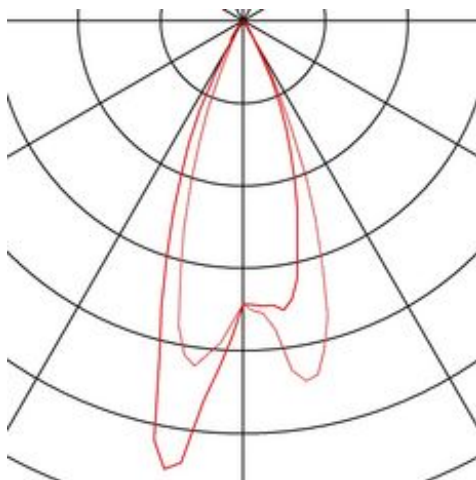

NEW TRIA MINI SET recessed fitting

Power LED, 3000K, square, matt white, 30°, incl. driver, clip springs

Article number	114401
Number of light sources	1
Max. wattage	4.4 Watt
Lamp	PowerLED 2,2W
Light distribution type 1	Direct
Light distribution type 3	Axis-symmetric
Feed-in capability	No
Lamp included	No
Installation diameter	4 cm
Installation depth	4 cm
Length	5.2 cm
Width	5.2 cm
Height	3.4 cm
Net weight	0.125 kg
Gross weight	0.152 kg
Voltage	220-240 ~50/60 . 700 Volts
Protection class	II
IP-rating	IP 44
Beam angle	30 Degree
Material	Aluminium
Colour	matt white
Way of mounting	Recessed ceiling mounting
Average lifespan	30000 Hours
Colour temperature	3000 Kelvin
Colour rendering index	80
Luminous flux	143 lm
Energy efficiency class	A++
fastCalcEnabled	Yes
ranking	300
Catalogue page	BIG WHITE 2017: 444

The simplicity and effectiveness of the innovative NEW TRIA MINI Set is captivating. It is available in matt black, matt white, or brushed aluminium; and in round or square form. Equipped with a powerful, warm white premium LED in a tiltable mount, as well as LED driver included in the scope of supply, the set can be used in any lighting situation. The electrical connection is made directly to the 230V mains supply.