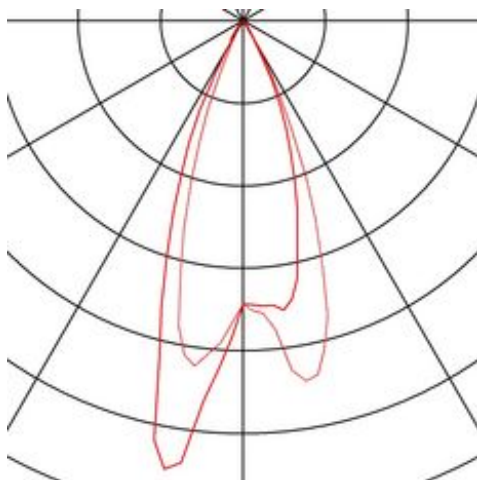

## NEW TRIA MINI SET recessed fitting

Power LED, 3000K, square, matt black, 30°, incl. driver, clip springs

Article number	114400
Number of light sources	1
Max. wattage	4.4 Watt
Lamp	PowerLED 2,2W
Light distribution type 1	Direct
Light distribution type 3	Axis-symmetric
Feed-in capability	No
Lamp included	No
Installation diameter	4 cm
Installation depth	4 cm
Length	5.2 cm
Width	5.2 cm
Height	3.4 cm
Net weight	0.124 kg
Gross weight	0.152 kg
Voltage	220-240 ~50/60 . 700 Volts
Protection class	II
IP-rating	IP 44
Beam angle	30 Degree
Material	Aluminium
Colour	matt black
Way of mounting	Recessed ceiling mounting
Average lifespan	30000 Hours
Colour temperature	3000 Kelvin
Colour rendering index	80
Luminous flux	143 lm
Energy efficiency class	A++
fastCalcEnabled	Yes
ranking	300
Catalogue page	BIG WHITE 2017: 444

The simplicity and effectiveness of the innovative NEW TRIA MINI Set is captivating. It is available in matt black, matt white, or brushed aluminium; and in round or square form. Equipped with a powerful, warm white premium LED in a tiltable mount, as well as LED driver included in the scope of supply, the set can be used in any lighting situation. The electrical connection is made directly to the 230V mains supply.