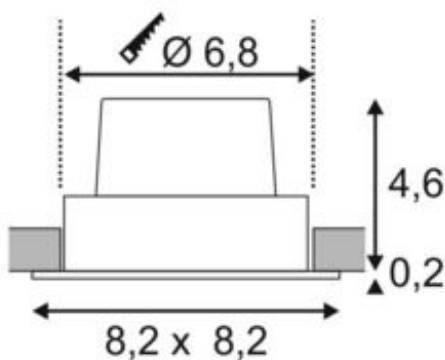

NEW TRIA 68 recessed fitting

LED, 3000K, square, matt white, 38°, 12W, incl. driver, clip springs

Article number	114391
Number of light sources	1
Max. wattage	12 Watt
Lamp	COB LED module
Light distribution type 1	Direct
Light distribution type 3	rotationally symmetric
Feed-in capability	No
Lamp included	No
Installation diameter	6.8 cm
Installation depth	6 cm
Length	8.2 cm
Width	8.2 cm
Height	4.8 cm
Net weight	0.284 kg
Gross weight	0.342 kg
Voltage	220-240 ~50/60 . 500 Volts
Protection class	II
Beam angle	38 Degree
Material	Aluminium
Colour	matt white
Way of mounting	Recessed ceiling mounting
Average lifespan	40000 Hours
Colour temperature	3000 Kelvin
Colour rendering index	80
Luminous flux	800 lm
Energy efficiency class	A++
fastCalcEnabled	Yes
ranking	300
Catalogue page	BIG WHITE 2017: 441

The simplicity and effectiveness of the innovative NEW TRIA 68 recessed fitting is captivating. It is available in matt black, matt white or brushed aluminium, in round or square form as well as single-headed or as multi-lamp. Equipped with a powerful, warm white premium COB LED in a tiltable mount, as well as LED driver included in the scope of supply, the set can be used in any lighting situation. The electrical connection is made directly to the 230V mains supply.