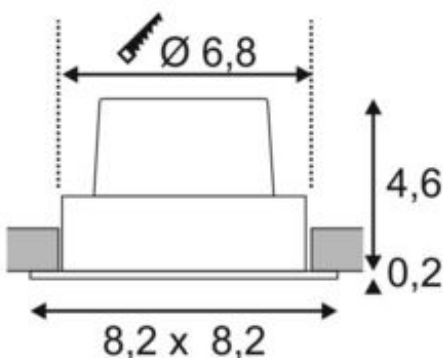

NEW TRIA 68 recessed fitting

LED, 3000K, square, matt black, 38°, 12W, incl. driver, clip springs

Article number	114390
Number of light sources	1
Max. wattage	12 Watt
Lamp	COB LED module
Light distribution type 1	Direct
Light distribution type 3	rotationally symmetric
Feed-in capability	No
Lamp included	No
Installation diameter	6.8 cm
Installation depth	6 cm
Length	8.2 cm
Width	8.2 cm
Height	4.8 cm
Net weight	0.281 kg
Gross weight	0.338 kg
Voltage	220-240 ~50/60 . 500 Volts
Protection class	II
Beam angle	38 Degree
Material	Aluminium
Colour	matt black
Way of mounting	Recessed ceiling mounting
Average lifespan	40000 Hours
Colour temperature	3000 Kelvin
Colour rendering index	80
Luminous flux	775 lm
Energy efficiency class	A++
fastCalcEnabled	Yes
ranking	300
Catalogue page	BIG WHITE 2017: 441

The simplicity and effectiveness of the innovative NEW TRIA 68 recessed fitting is captivating. It is available in matt black, matt white or brushed aluminium, in round or square form as well as single-headed or as multi-lamp. Equipped with a powerful, warm white premium COB LED in a tiltable mount, as well as LED driver included in the scope of supply, the set can be used in any lighting situation. The electrical connection is made directly to the 230V mains supply.