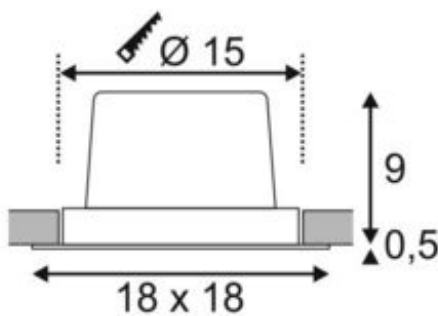

NEW TRIA 1 SET recessed fitting

single-headed LED, 3000K, square, brushed aluminium, 30°, 29W, incl. driver, clip springs

Article number	114296
Number of light sources	1
Max. wattage	29 Watt
Lamp	COB LED module
Light distribution type 1	Direct
Light distribution type 3	rotationally symmetric
Feed-in capability	No
Lamp included	No
Installation diameter	15 cm
Installation depth	10 cm
Length	18 cm
Width	18 cm
Height	9.5 cm
Net weight	0.985 kg
Gross weight	1.144 kg
Voltage	100-240 ~50/60 . 700 Volts
Protection class	I
Beam angle	30 Degree
Material	Aluminium
Colour	brushed aluminium
Way of mounting	Recessed ceiling mounting
Average lifespan	30000 Hours
Colour temperature	3000 Kelvin
Colour rendering index	80
Luminous flux	2500 lm
Energy efficiency class	A++
fastCalcEnabled	Yes
ranking	400
Catalogue page	BIG WHITE 2017: 448

The simplicity and effectiveness of the NEW TRIA 1 SET is captivating. It is available in black, white, or brushed aluminium, in round or square form as well as single-headed or as multi-lamp. Equipped with a powerful, warm white premium COB LED in a tiltable mount, as well as LED driver included in the scope of supply, the set can be used in any lighting situation. The electrical connection is made directly to the 230V mains supply.