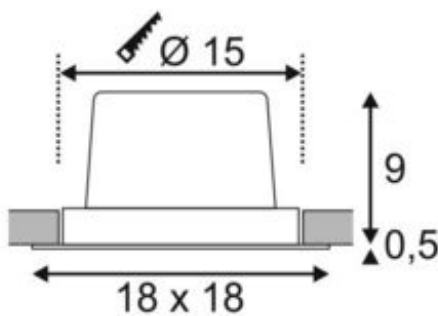

NEW TRIA 1 SET recessed fitting

single-headed LED, 3000K, square, white, 30°, 29W, incl. driver, clip springs

Article number	114291
Number of light sources	1
Max. wattage	29 Watt
Lamp	COB LED module
Light distribution type 1	Direct
Light distribution type 3	rotationally symmetric
Feed-in capability	No
Lamp included	No
Installation diameter	15 cm
Installation depth	10 cm
Length	18 cm
Width	18 cm
Height	9.5 cm
Net weight	1.009 kg
Gross weight	1.169 kg
Voltage	100-240 ~50/60 . 700 Volts
Protection class	I
Beam angle	30 Degree
Material	Aluminium
Colour	white
Way of mounting	Recessed ceiling mounting
Average lifespan	30000 Hours
Colour temperature	3000 Kelvin
Colour rendering index	80
Luminous flux	2500 lm
Energy efficiency class	A++
fastCalcEnabled	Yes
ranking	400
Catalogue page	BIG WHITE 2017: 448

The simplicity and effectiveness of the NEW TRIA 1 SET is captivating. It is available in black, white, or brushed aluminium, in round or square form as well as single-headed or as multi-lamp. Equipped with a powerful, warm white premium COB LED in a tiltable mount, as well as LED driver included in the scope of supply, the set can be used in any lighting situation. The electrical connection is made directly to the 230V mains supply.