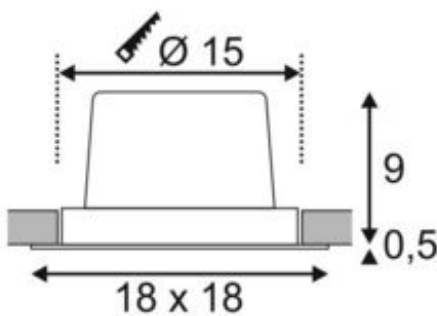

NEW TRIA 1 SET recessed fitting

LED, 3000K, square, black, 30°, 29W, incl. driver, clip springs

Article number	114290
Number of light sources	1
Max. wattage	29 Watt
Lamp	COB LED module
Light distribution type 1	Direct
Light distribution type 3	rotationally symmetric
Feed-in capability	No
Lamp included	No
Installation diameter	15 cm
Installation depth	10 cm
Length	18 cm
Width	18 cm
Height	9.5 cm
Net weight	0.995 kg
Gross weight	1.152 kg
Voltage	100-240 ~50/60 . 700 Volts
Protection class	I
Beam angle	30 Degree
Material	Aluminium
Colour	black
Way of mounting	Recessed ceiling mounting
Average lifespan	30000 Hours
Colour temperature	3000 Kelvin
Colour rendering index	80
Luminous flux	2425 lm
Energy efficiency class	A++
fastCalcEnabled	Yes
ranking	400
Catalogue page	BIG WHITE 2017: 448

The simplicity and effectiveness of the NEW TRIA 1 SET is captivating. It is available in black, white, or brushed aluminium, in round or square form as well as single-headed or as multi-lamp. Equipped with a powerful, warm white premium COB LED in a tiltable mount, as well as LED driver included in the scope of supply, the set can be used in any lighting situation. The electrical connection is made directly to the 230V mains supply.