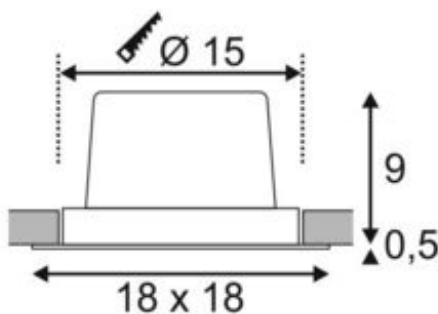

## NEW TRIA 1 SET recessed fitting

single-headed LED, 2700K, square, brushed aluminium, 30°, 29W, incl. driver, clip springs

Article number	114286
Number of light sources	1
Max. wattage	29 Watt
Lamp	COB LED module
Light distribution type 1	Direct
Light distribution type 3	rotationally symmetric
Feed-in capability	No
Lamp included	No
Installation diameter	15 cm
Installation depth	10 cm
Length	18 cm
Width	18 cm
Height	9.5 cm
Net weight	0.987 kg
Gross weight	1.149 kg
Voltage	100-240 ~50/60 . 700 Volts
Protection class	I
Beam angle	30 Degree
Material	Aluminium
Colour	brushed aluminium
Way of mounting	Recessed ceiling mounting
Average lifespan	30000 Hours
Colour temperature	2700 Kelvin
Colour rendering index	80
Luminous flux	2275 lm
Energy efficiency class	A++
fastCalcEnabled	Yes
ranking	400
Catalogue page	BIG WHITE 2017: 448

The simplicity and effectiveness of the NEW TRIA 1 SET is captivating. It is available in black, white, or brushed aluminium, in round or square form as well as single-headed or as multi-lamp. Equipped with a powerful, warm white premium COB LED in a tiltable mount, as well as LED driver included in the scope of supply, the set can be used in any lighting situation. The electrical connection is made directly to the 230V mains supply.