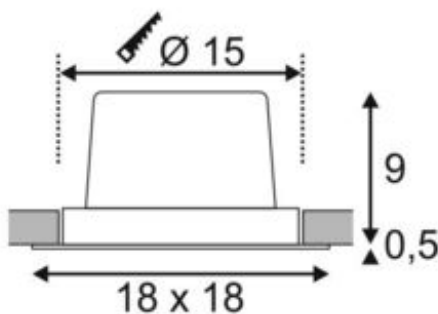

## NEW TRIA 1 SET recessed fitting

single-headed LED, 2700K, square, white, 30°, 29W, incl. driver, clip springs

Article number	114281
Number of light sources	1
Max. wattage	29 Watt
Lamp	COB LED module
Light distribution type 1	Direct
Light distribution type 3	rotationally symmetric
Feed-in capability	No
Lamp included	No
Installation diameter	15 cm
Installation depth	10 cm
Length	18 cm
Width	18 cm
Height	9.5 cm
Net weight	1.005 kg
Gross weight	1.164 kg
Voltage	100-240 ~50/60 . 700 Volts
Protection class	I
Beam angle	30 Degree
Material	Aluminium
Colour	white
Way of mounting	Recessed ceiling mounting
Average lifespan	30000 Hours
Colour temperature	2700 Kelvin
Colour rendering index	80
Luminous flux	2275 lm
Energy efficiency class	A++
fastCalcEnabled	Yes
ranking	400
Catalogue page	BIG WHITE 2017: 448

The simplicity and effectiveness of the NEW TRIA 1 SET is captivating. It is available in black, white, or brushed aluminium, in round or square form as well as single-headed or as multi-lamp. Equipped with a powerful, warm white premium COB LED in a tiltable mount, as well as LED driver included in the scope of supply, the set can be used in any lighting situation. The electrical connection is made directly to the 230V mains supply.