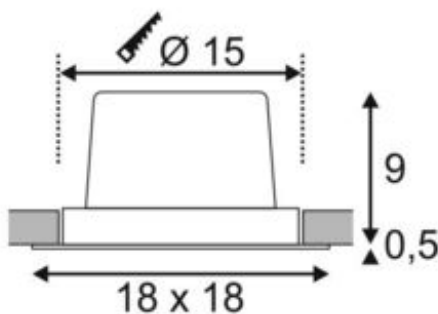

NEW TRIA 1 SET recessed fitting

LED, 2700K, square, black, 30°, 29W, incl. driver, clip springs

Article number	114280
Number of light sources	1
Max. wattage	29 Watt
Lamp	COB LED module
Light distribution type 1	Direct
Light distribution type 3	rotationally symmetric
Feed-in capability	No
Lamp included	No
Installation diameter	15 cm
Installation depth	10 cm
Length	18 cm
Width	18 cm
Height	9.5 cm
Net weight	0.998 kg
Gross weight	1.157 kg
Voltage	100-240 ~50/60 . 700 Volts
Protection class	I
Beam angle	30 Degree
Material	Aluminium
Colour	black
Way of mounting	Recessed ceiling mounting
Average lifespan	30000 Hours
Colour temperature	2700 Kelvin
Colour rendering index	80
Luminous flux	2210 lm
Energy efficiency class	A++
fastCalcEnabled	Yes
ranking	400
Catalogue page	BIG WHITE 2017: 448

The simplicity and effectiveness of the NEW TRIA 1 SET is captivating. It is available in black, white, or brushed aluminium, in round or square form as well as single-headed or as multi-lamp. Equipped with a powerful, warm white premium COB LED in a tiltable mount, as well as LED driver included in the scope of supply, the set can be used in any lighting situation. The electrical connection is made directly to the 230V mains supply.