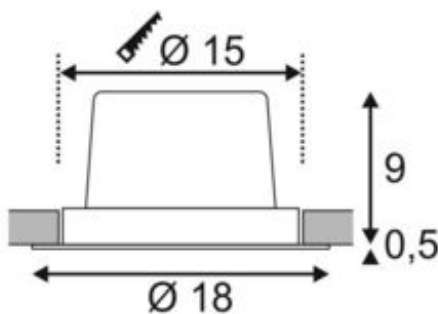

NEW TRIA 1 SET recessed fitting

single-headed LED, 3000K, round, brushed aluminium, 30°, 29W, incl. driver, clip springs

Article number	114276
Number of light sources	1
Max. wattage	29 Watt
Lamp	COB LED module
Light distribution type 1	Direct
Light distribution type 3	rotationally symmetric
Feed-in capability	No
Lamp included	No
Installation diameter	15 cm
Installation depth	10 cm
Height	9.5 cm
Diameter	18 cm
Net weight	0.935 kg
Gross weight	1.094 kg
Voltage	100-240 ~50/60 . 700 Volts
Protection class	I
Beam angle	30 Degree
Material	Aluminium
Colour	brushed aluminium
Way of mounting	Recessed ceiling mounting
Average lifespan	30000 Hours
Colour temperature	3000 Kelvin
Colour rendering index	80
Luminous flux	2500 lm
Energy efficiency class	A++
fastCalcEnabled	Yes
ranking	400
Catalogue page	BIG WHITE 2017: 448

The simplicity and effectiveness of the NEW TRIA 1 SET is captivating. It is available in black, white, or brushed aluminium, in round or square form as well as single-headed or as multi-lamp. Equipped with a powerful, warm white premium COB LED in a tiltable mount, as well as LED driver included in the scope of supply, the set can be used in any lighting situation. The electrical connection is made directly to the 230V mains supply.